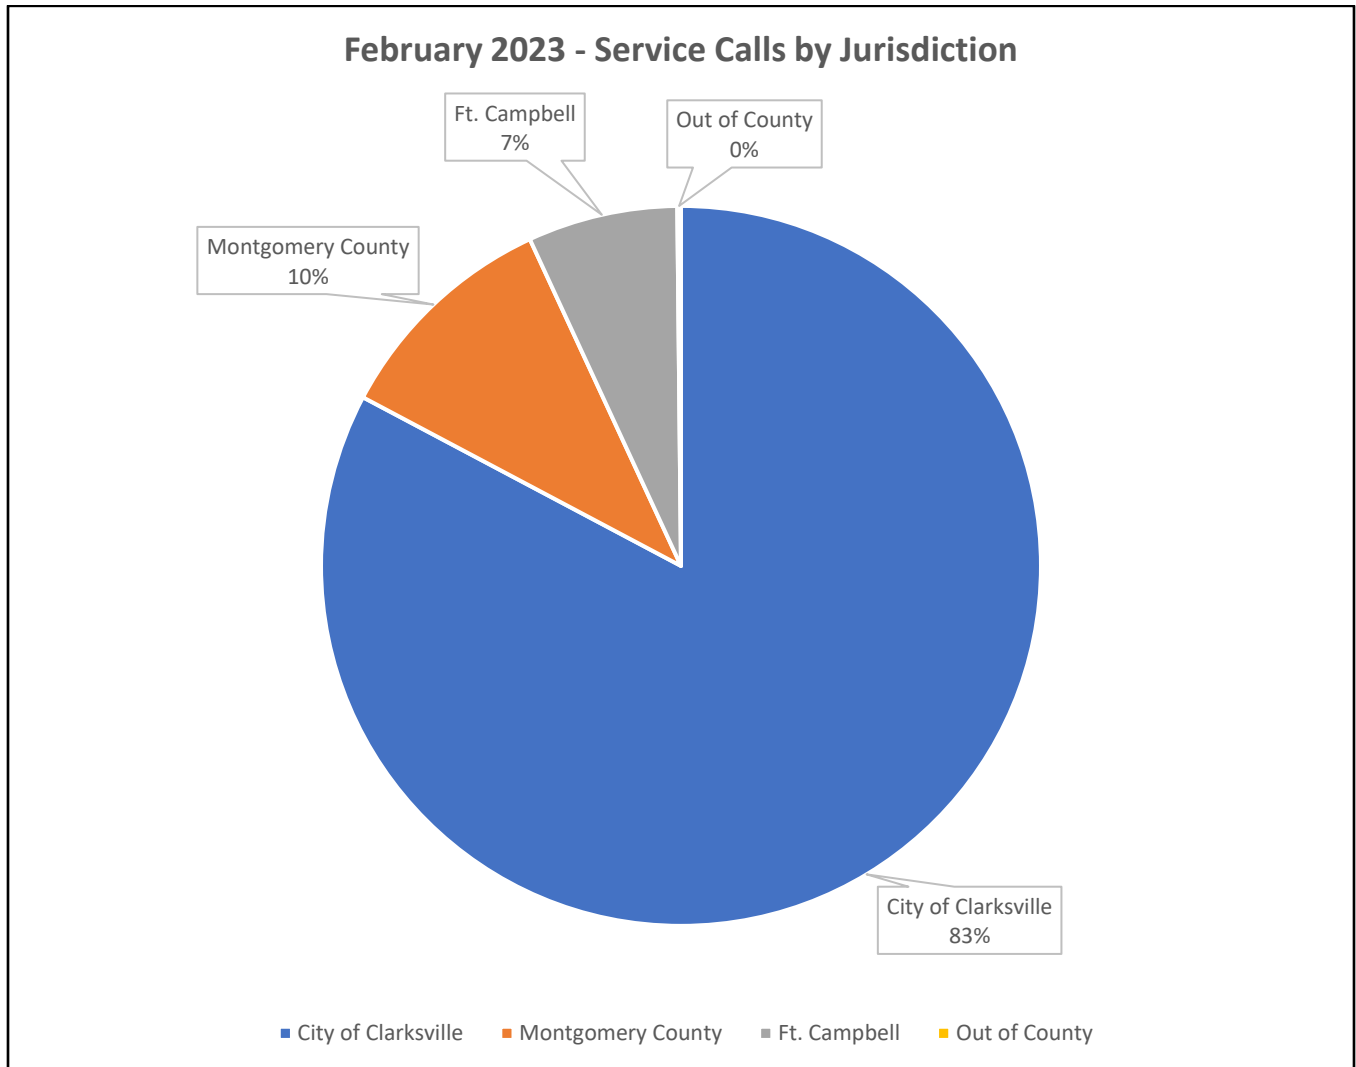

February 2023 Shelter Report

Activity Calls by Jurisdiction

Service Calls by Jurisdiction	609
City of Clarksville	504
Montgomery County	63
Ft. Campbell	41
Out of County	1