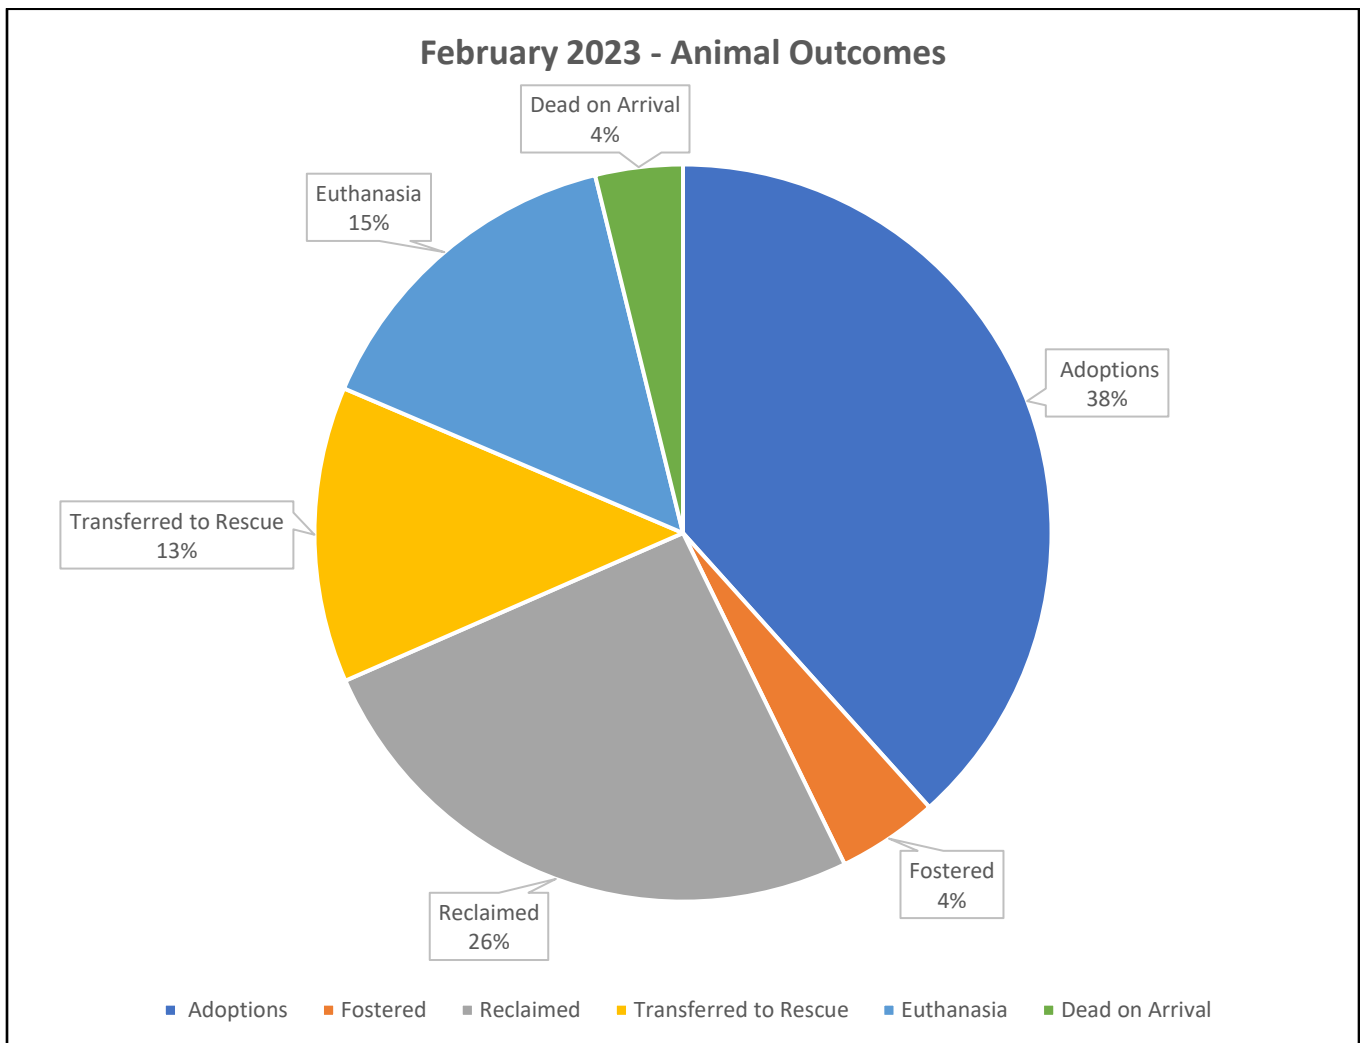

Owner Surrender Reason	59
Aggressive – People	0
Behavior – Negative	4
Cost	5
Family Illness	4
Housing Issue	18
Landlord	2
Military/Deployed	1
No Time	1
Personal	7
Too Many Animals	17

February 2023 Shelter Report

Euthanasia

Animal Euthanasia	50
Dogs/Puppies	35
Aggressive	19
Behavior	12
Sick/Injured	3
Owner Requested	1
Cats/Kittens	15
Feral	7
Injured	0
Aggressive	6
Sick	2

February 2023 Shelter Report

Outcomes

Animal Outcomes	339
Adoptions	130
Fostered	15
Reclaimed	87
Transferred to Rescue	44
Euthanasia	50
Dead on Arrival	13

February 2023 Shelter Report

Microchips Issued

Microchips Implanted	123
Dogs – Female	41
Dogs – Male	37
Cats – Female	19
Cats – Male	26
Adoptions	89
Reclaimed	31
Other	3

February 2023 Shelter Report

Activity Calls