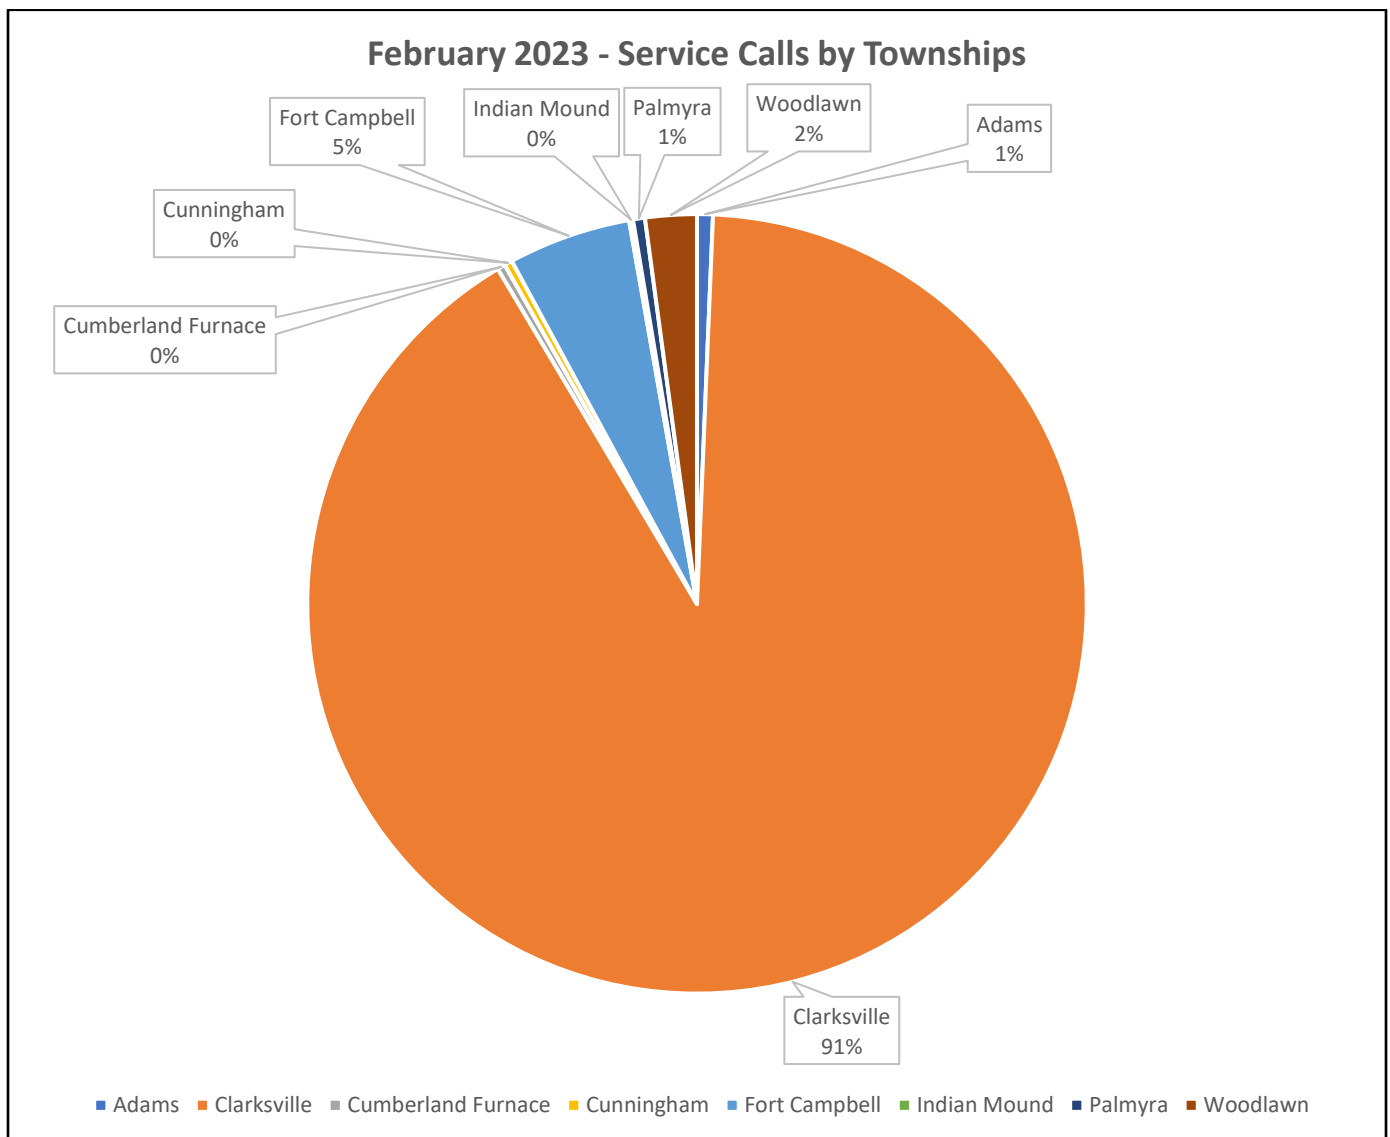

February 2023 Shelter Report

Activity Calls by Townships

Service Calls by Township	609
Adams	4
Clarksville	553
Cumberland Furnace	2
Cunningham	2
Fort Campbell	31
Indian Mound	1
Palmyra	3
Southside	0
Woodlawn	13