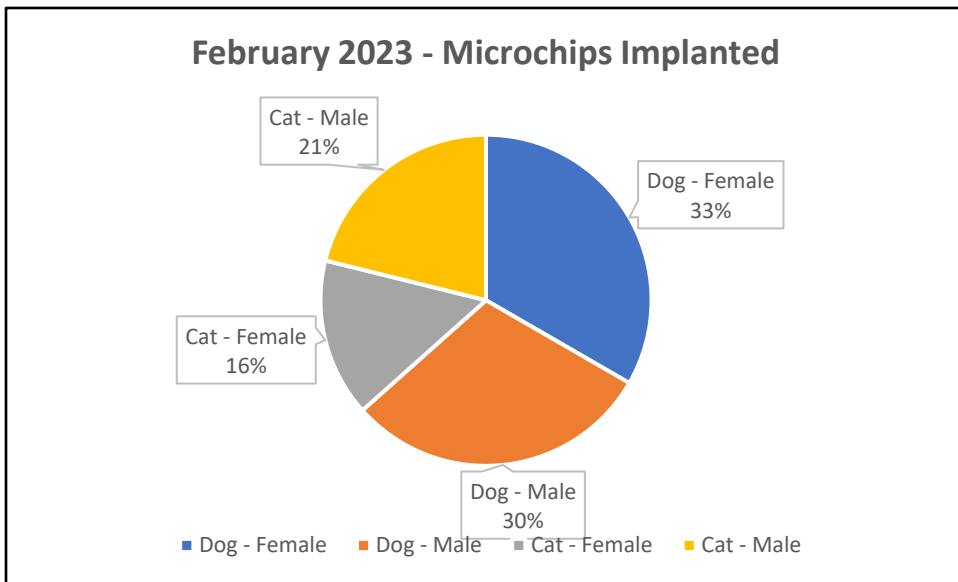

Euthanasia

Animal Euthanasia	50
Dogs/Puppies	35
Aggressive	19
Behavior	12
Sick/Injured	3
Owner Requested	1
Cats/Kittens	15
Feral	7
Injured	0
Aggressive	6
Sick	2

February 2023 Shelter Report

Outcomes

Animal Outcomes	339
Adoptions	130
Fostered	15
Reclaimed	87
Transferred to Rescue	44
Euthanasia	50
Dead on Arrival	13

February 2023 Shelter Report

Microchips Issued

Microchips Implanted	123
Dogs – Female	41
Dogs – Male	37
Cats – Female	19
Cats – Male	26
Adoptions	89
Reclaimed	31
Other	3

February 2023 Shelter Report

Activity Calls