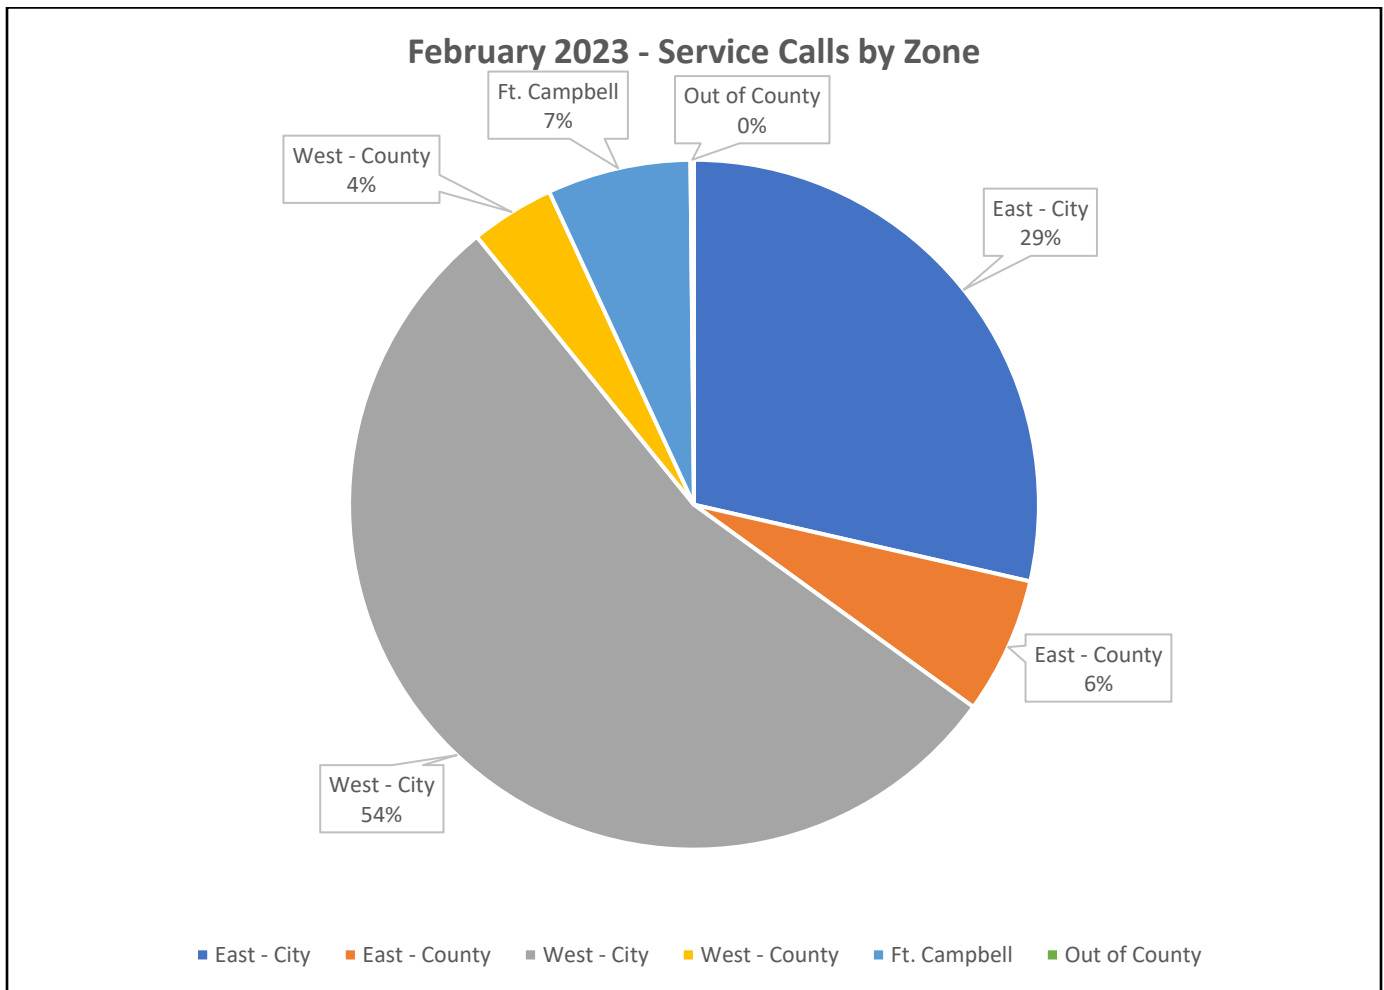

February 2023 Shelter Report

Activity Calls by Zones

Service Calls by Zone	609
East City	174
East County	39
West City	330
West County	24
Ft. Campbell	41
Other	1