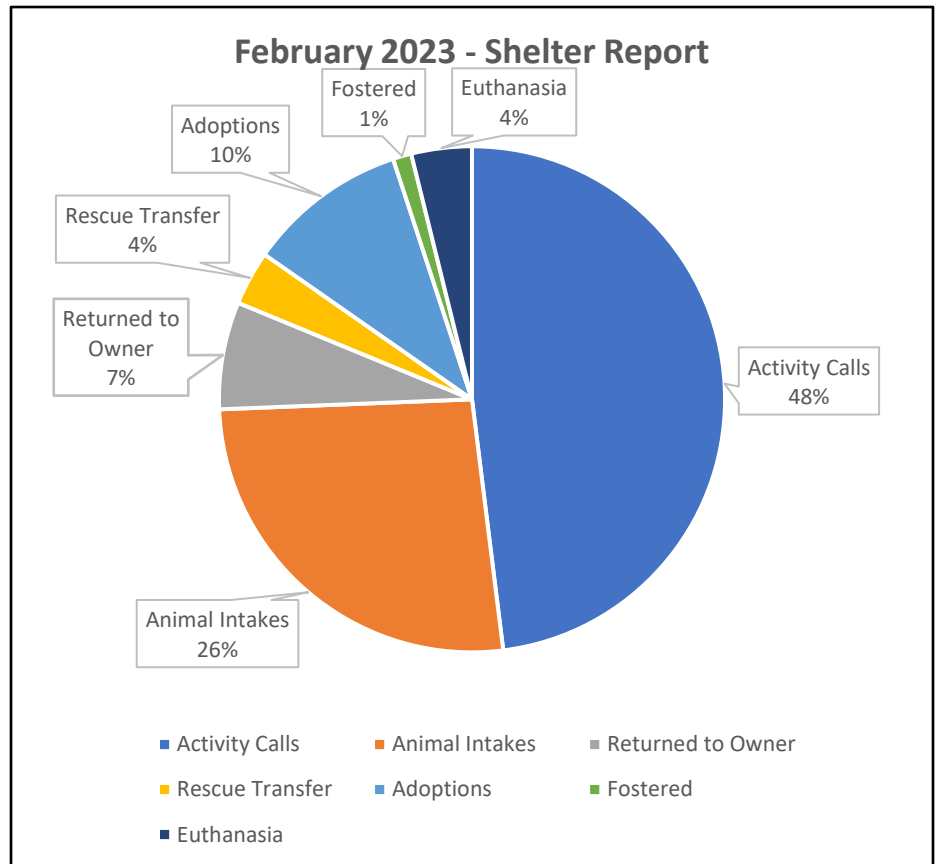

February 2023 Shelter Report

February 2023	
Activity Calls	609
Animal Intakes	334
Dogs	212
Cats	116
Other	6
Incoming Per Day	16.7
Returned to Owner	87
Dogs – In Field	22
Cats – In Field	0
Dogs – From Shelter	55
Cats – From Shelter	10
Rescue Transfers	44
Dogs Transferred	28
Cats Transferred	16
Animals Adopted	130
Dogs Adopted	78
Cats Adopted	50
Other Animals	2
Fostered	15
Dogs Fostered	6
Cats Fostered	9
Euthanasia	49
Dogs Euthanized	34
Cats Euthanized	15
TNR/Returned to Field	0
Visitors to Shelter	1,138
Avg. Visitors per Day	58
Incoming Phone Calls	1,913
Avg. Calls per Day	87

February 2023 Shelter Report

Animal Intake Reasons

Intake Reasons	333
Stray Dog – OTC	87
Stray Dog – Field	52
Stray Cat – OTC	67
Stray Cat – Field	7
Abandoned Animal	0
Owner Surrender – Dog	41
Owner Surrender - Cat	18
Owner Euth. Request	0
Feral Cat	9
Protective Custody	3
Returned Adoption	14
MP Hold – Ft. Campbell	8
Born in Shelter	0
Foster Returned	8
Other Animals	6