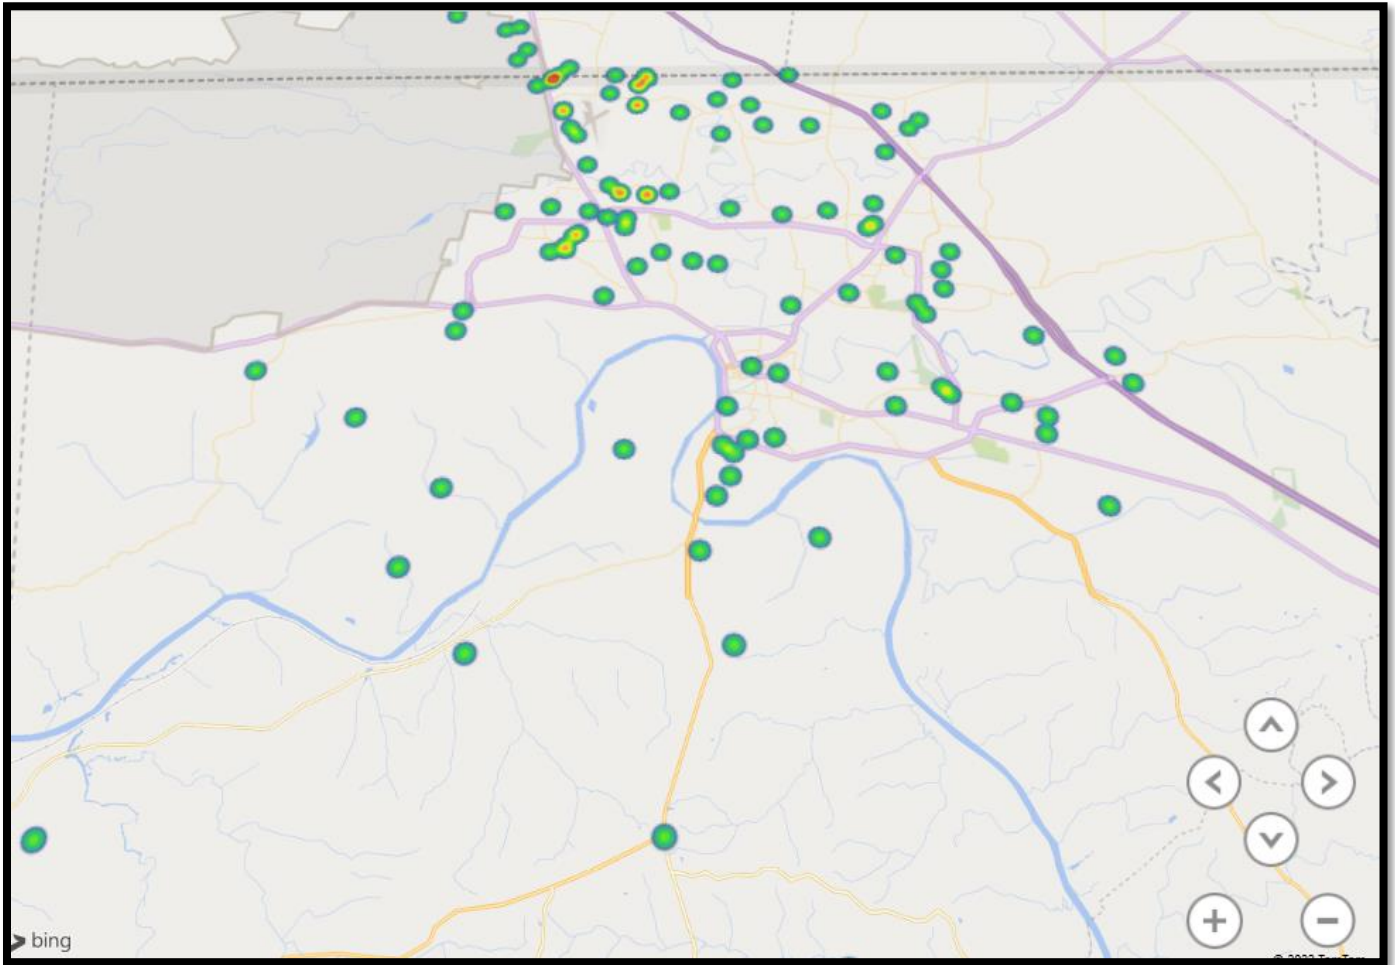

February 2023 Shelter Report

Animal Adoptions

Adoptions	130
Dogs/Puppies	78
Cats/Kittens	50
Other Animals	2

February 2023 Shelter Report

Adoptions Heat Map

February 2023 Shelter Report

Owner Surrenders

Owner Surrenders	59
Dogs/Puppies	41
Cats/Kittens	18
Other Animals	0