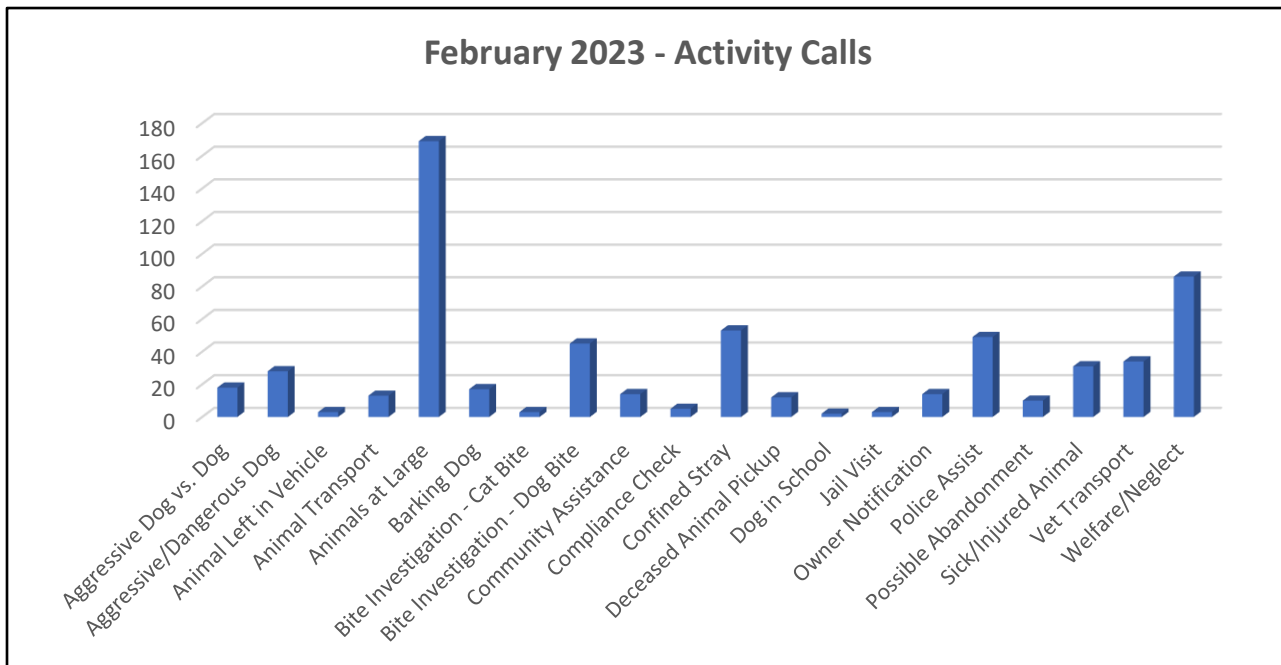

February 2023 Shelter Report

Activity Calls

Service Calls	609
Aggressive Dog Vs Dog	18
Aggressive Dog Vs. Other	0
Aggressive/Dangerous Dog	28
Animal Transport	13
Animal Left in Vehicle	3
Animals at Large	169
Barking Dog	17
Bites involving Cats	3
Bites involving Dogs	45
Community Assistance	14
Compliance Check	5
Confined Stray	53
Deceased Animal Pick Up	12
Dog in School	2
Jail Visit	3
Owner Notification	14
Police Assist	49
Possible Abandonment	10
Possibly Rabid Animal	0
Sick or Injured Animal	31
Vet Transport	34
Welfare or Neglect Complaint	86