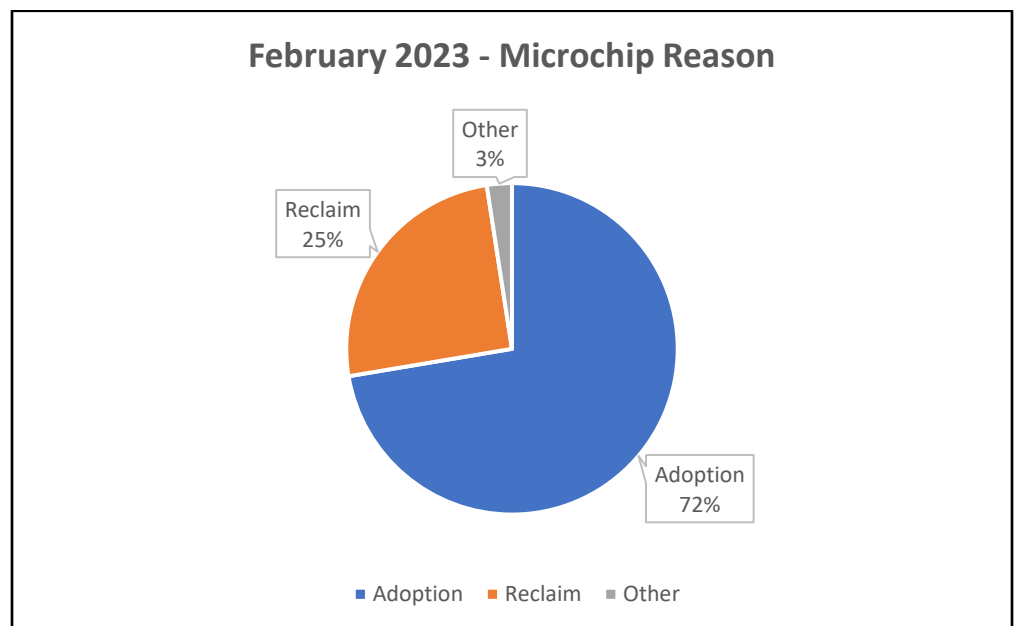

Owner Surrender Reason	59
Aggressive – People	0
Behavior – Negative	4
Cost	5
Family Illness	4
Housing Issue	18
Landlord	2
Military/Deployed	1
No Time	1
Personal	7
Too Many Animals	17

February 2023 Shelter Report

Euthanasia

Animal Euthanasia	50
Dogs/Puppies	35
Aggressive	19
Behavior	12
Sick/Injured	3
Owner Requested	1
Cats/Kittens	15
Feral	7
Injured	0
Aggressive	6
Sick	2

February 2023 Shelter Report

Outcomes

Animal Outcomes	339
Adoptions	130
Fostered	15
Reclaimed	87
Transferred to Rescue	44
Euthanasia	50
Dead on Arrival	13

February 2023 Shelter Report

Microchips Issued

Microchips Implanted	123
Dogs – Female	41
Dogs – Male	37
Cats – Female	19
Cats – Male	26
Adoptions	89
Reclaimed	31
Other	3

February 2023 Shelter Report

Activity Calls