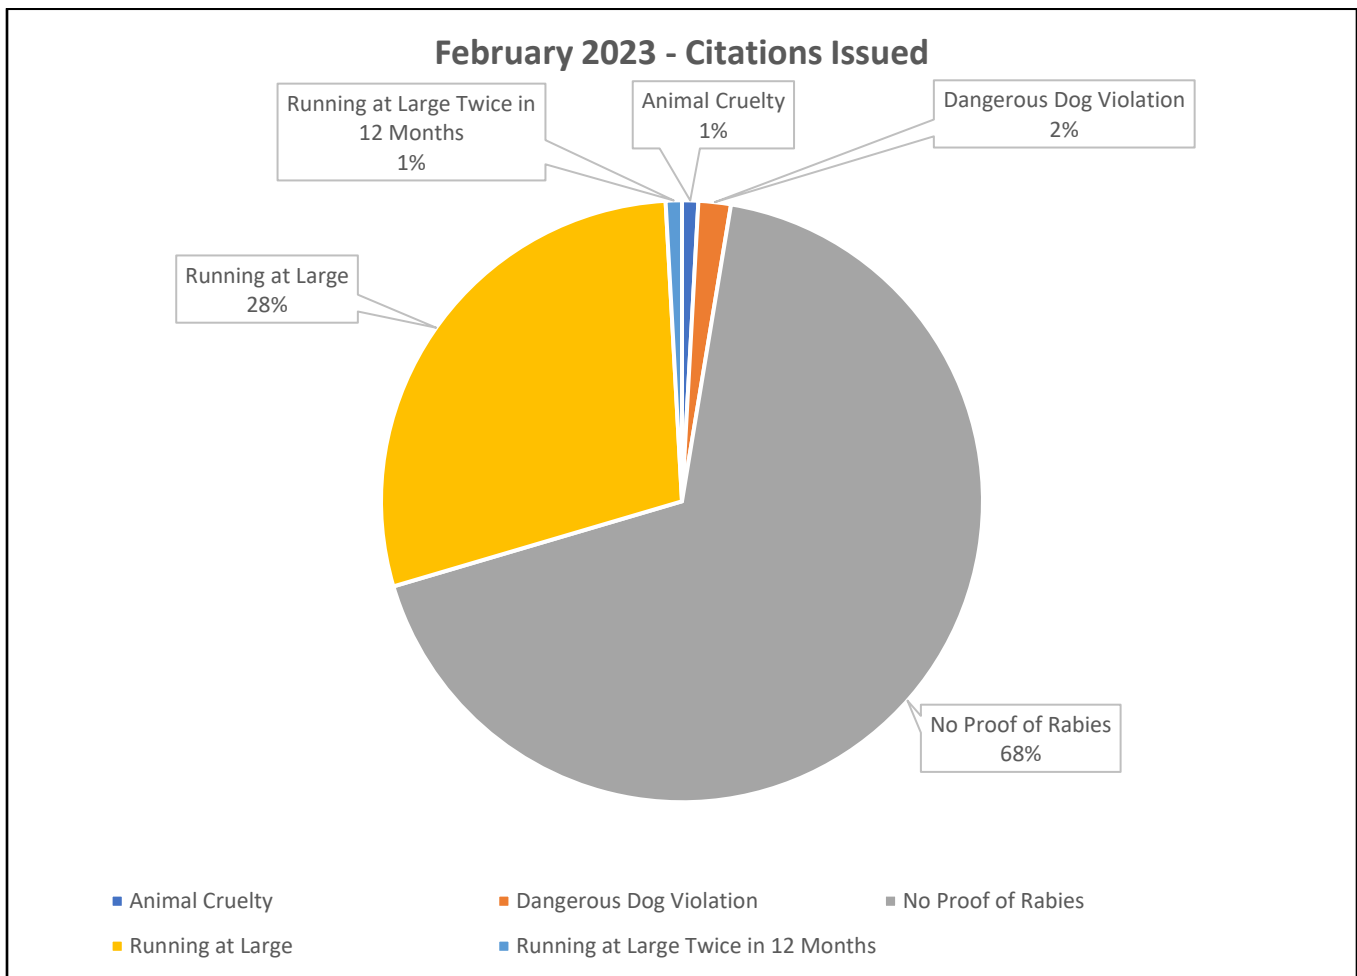

February 2023 Shelter Report

Citations Issued

Citations Issued	115
Animal Cruelty	1
Dangerous Dog – No Muzzle	1
Dangerous Dog – Not Leash	1
No Proof of Rabies	78
Running at Large	33
Running at Large Twice in 12 Mos.	1

Citation Outcomes	115
Sent to General Sessions	38
Rectified Prior to Court	60
Pending	1
Warning Citation	16