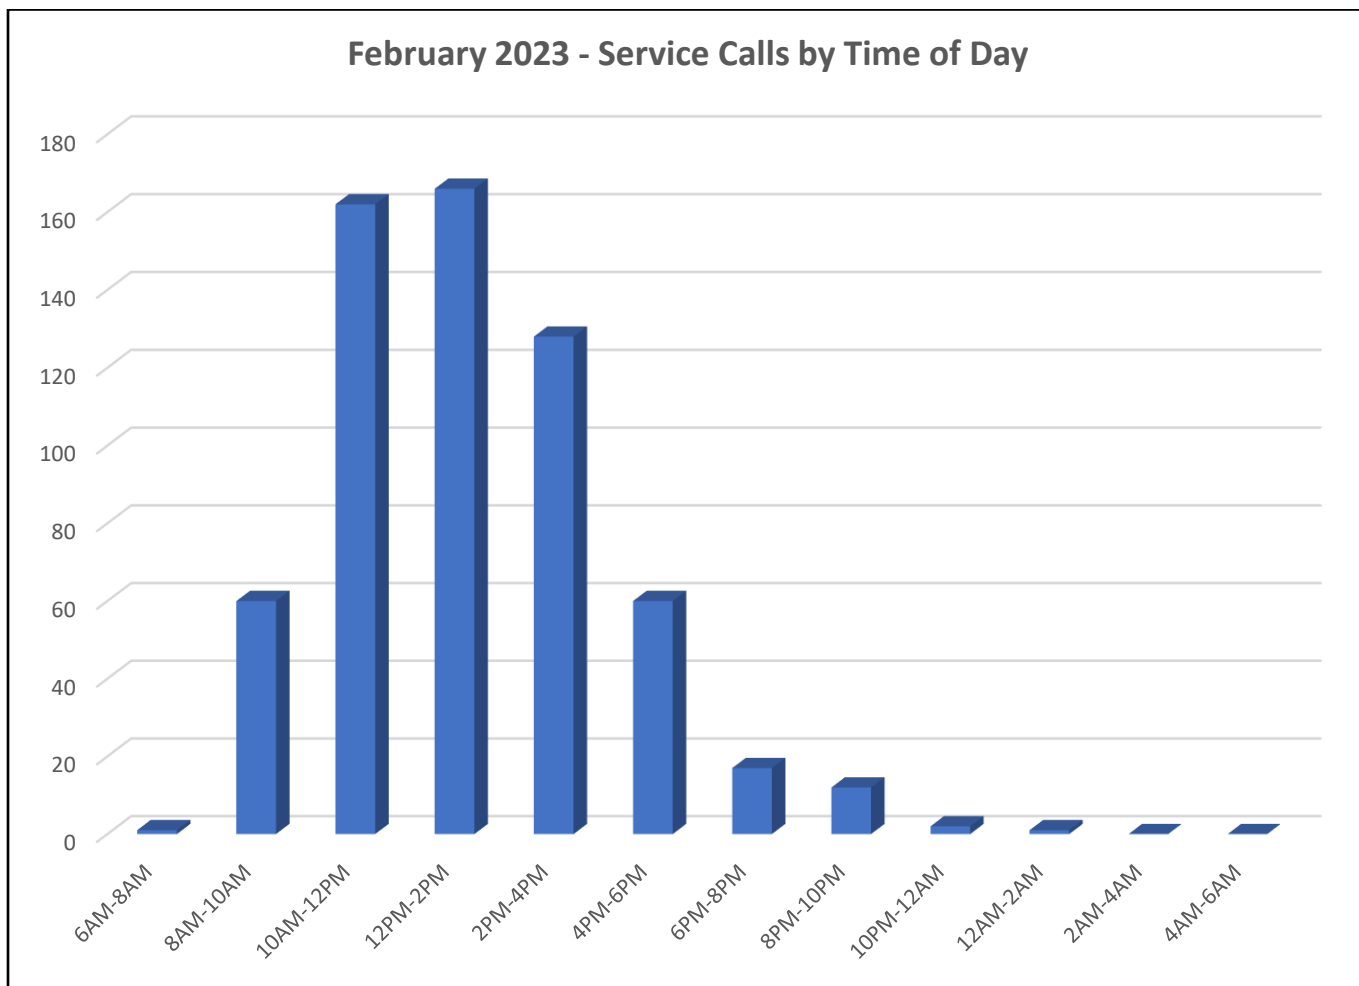

February 2023 Shelter Report

Activity Call Outcomes

Service Calls Outcomes	609
Animal Impounded	64
Animal Relocated	0
Bite Investigation	33
Cancelled in Route	23
Citation issued	73
Cruelty Investigation	0
Dangerous Dog Investigation	30
Deceased Animal Pick Up	9
Final Report Written	131
Follow Up Investigation	4
Full Compliance	39
Gone on Arrival	82
Community Service	0
Posted to Property	4
Returned to Owner	22
Returned to Field	1
Transported to Vet Clinic	32
Unable to Capture	5
Unable to Locate Animal/Issue	38
Verbal Warning	1
Warning Citation	7
Written Warning Notice	11

February 2023 Shelter Report

Activity by Time of Day

Service Calls by Time of Day	609
6am to 8am	1
8am to 10am	60
10am to 12pm	162
12pm to 2pm	166
2pm to 4pm	128
4pm to 6pm	60
6pm to 8pm	17
8pm to 10pm	12
10pm to 12am	2
12am to 2am	1
2am to 4am	0
4am to 6am	0