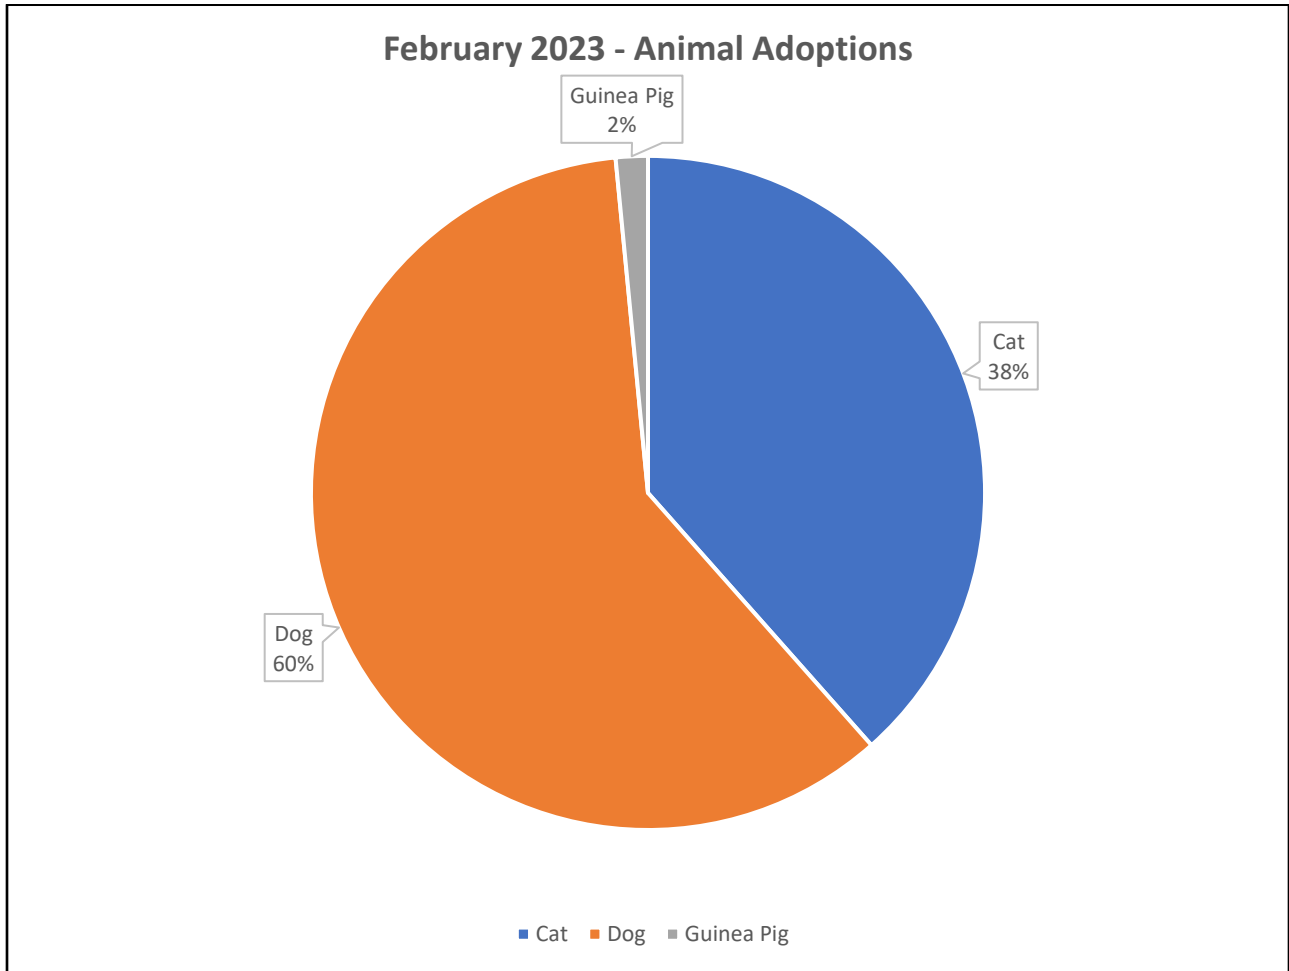

February 2023 Shelter Report

Animal Intake Reasons

Intake Reasons	333
Stray Dog – OTC	87
Stray Dog – Field	52
Stray Cat – OTC	67
Stray Cat – Field	7
Abandoned Animal	0
Owner Surrender – Dog	41
Owner Surrender - Cat	18
Owner Euth. Request	0
Feral Cat	9
Protective Custody	3
Returned Adoption	14
MP Hold – Ft. Campbell	8
Born in Shelter	0
Foster Returned	8
Other Animals	6

February 2023 Shelter Report

Animal Adoptions

Adoptions	130
Dogs/Puppies	78
Cats/Kittens	50
Other Animals	2

February 2023 Shelter Report

Adoptions Heat Map

February 2023 Shelter Report

Owner Surrenders

Owner Surrenders	59
Dogs/Puppies	41
Cats/Kittens	18
Other Animals	0