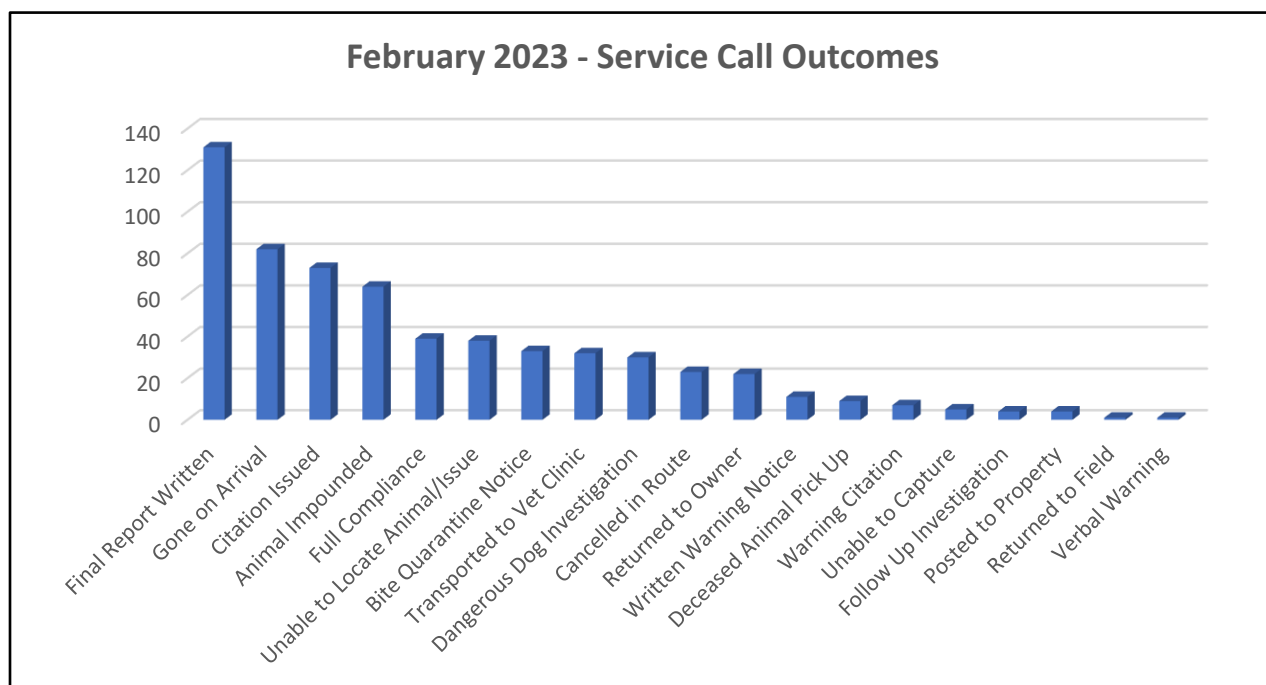

February 2023 Shelter Report

Activity by Time of Day

Service Calls by Time of Day	609
6am to 8am	1
8am to 10am	60
10am to 12pm	162
12pm to 2pm	166
2pm to 4pm	128
4pm to 6pm	60
6pm to 8pm	17
8pm to 10pm	12
10pm to 12am	2
12am to 2am	1
2am to 4am	0
4am to 6am	0