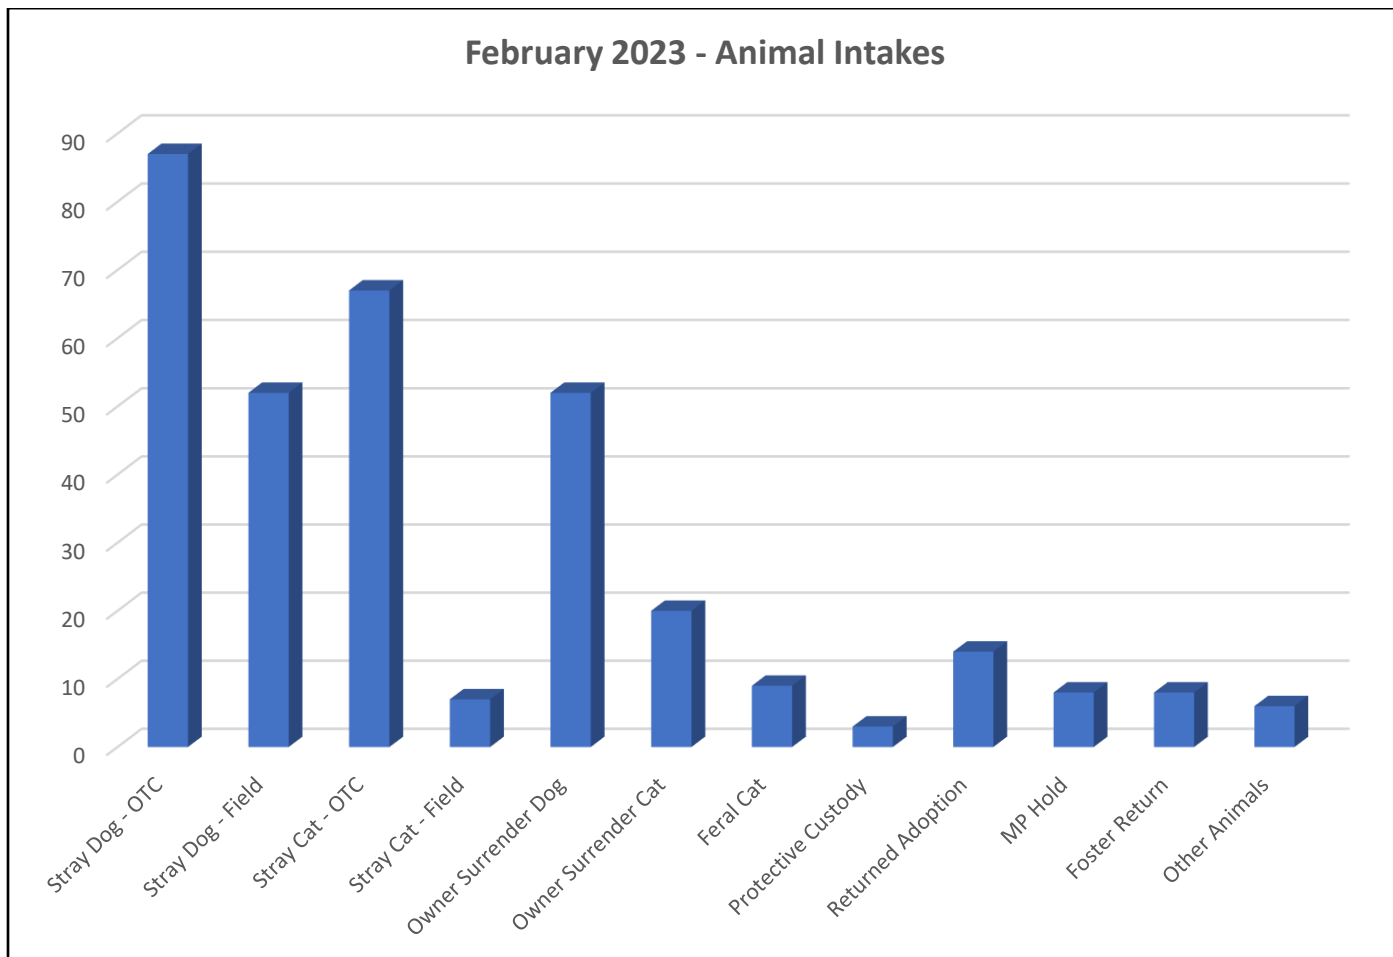

February 2023 Shelter Report

February 2023	
Activity Calls	609
Animal Intakes	334
Dogs	212
Cats	116
Other	6
Incoming Per Day	16.7
Returned to Owner	87
Dogs – In Field	22
Cats – In Field	0
Dogs – From Shelter	55
Cats – From Shelter	10
Rescue Transfers	44
Dogs Transferred	28
Cats Transferred	16
Animals Adopted	130
Dogs Adopted	78
Cats Adopted	50
Other Animals	2
Fostered	15
Dogs Fostered	6
Cats Fostered	9
Euthanasia	49
Dogs Euthanized	34
Cats Euthanized	15
TNR/Returned to Field	0
Visitors to Shelter	1,138
Avg. Visitors per Day	58
Incoming Phone Calls	1,913
Avg. Calls per Day	87

February 2023 Shelter Report

Animal Intake Reasons

Intake Reasons	333
Stray Dog – OTC	87
Stray Dog – Field	52
Stray Cat – OTC	67
Stray Cat – Field	7
Abandoned Animal	0
Owner Surrender – Dog	41
Owner Surrender - Cat	18
Owner Euth. Request	0
Feral Cat	9
Protective Custody	3
Returned Adoption	14
MP Hold – Ft. Campbell	8
Born in Shelter	0
Foster Returned	8
Other Animals	6