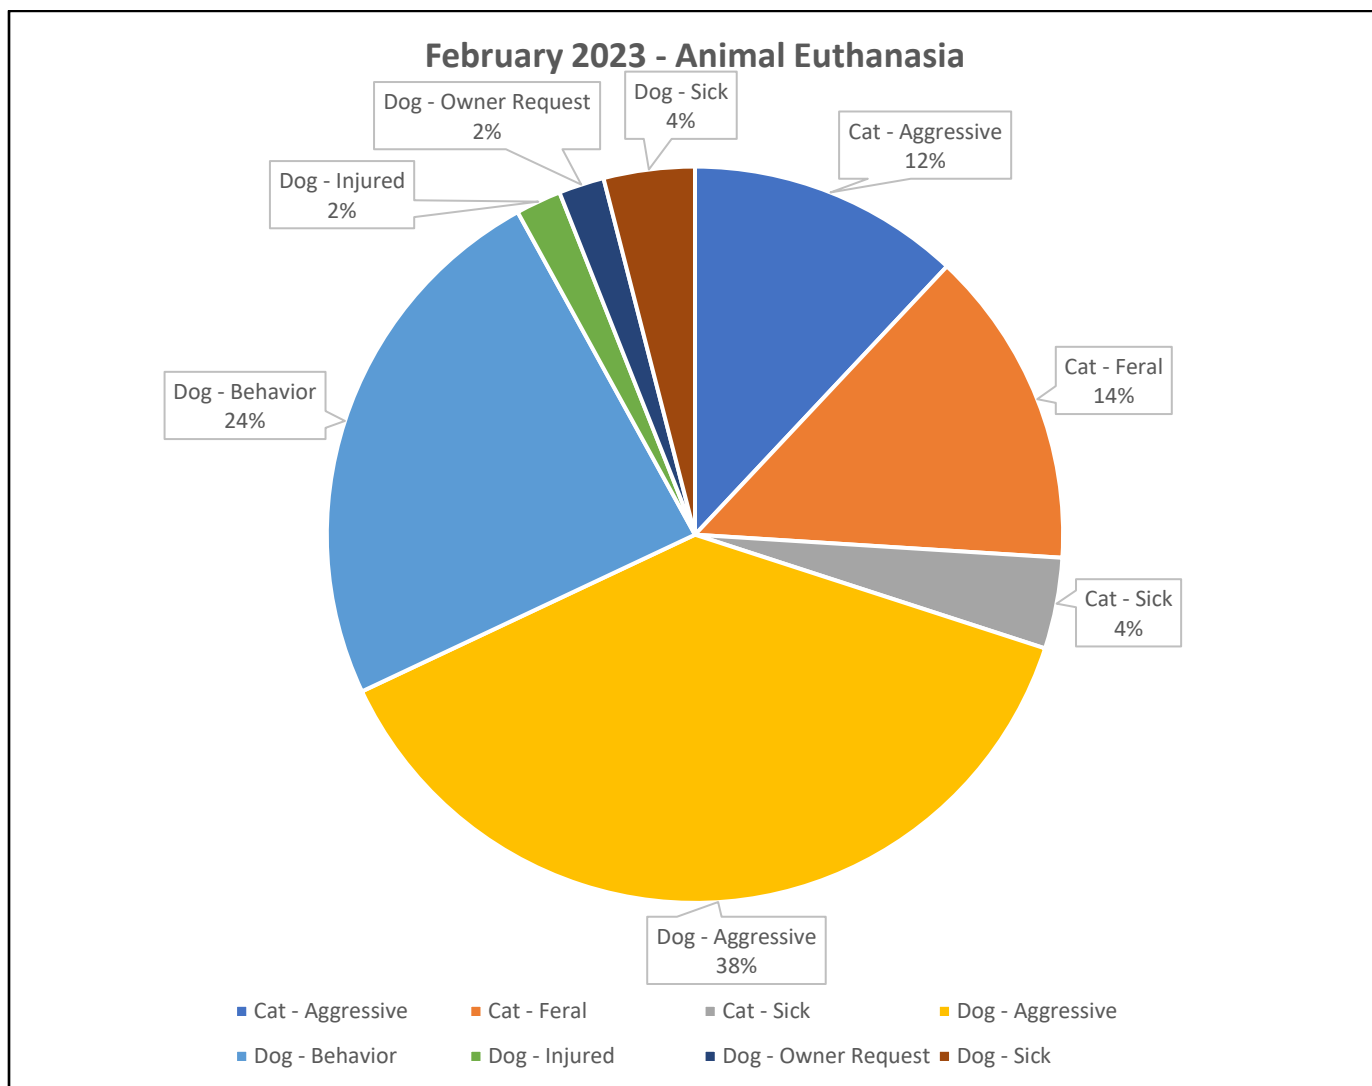

February 2023 Shelter Report

Animal Intake Reasons

Intake Reasons	333
Stray Dog – OTC	87
Stray Dog – Field	52
Stray Cat – OTC	67
Stray Cat – Field	7
Abandoned Animal	0
Owner Surrender – Dog	41
Owner Surrender - Cat	18
Owner Euth. Request	0
Feral Cat	9
Protective Custody	3
Returned Adoption	14
MP Hold – Ft. Campbell	8
Born in Shelter	0
Foster Returned	8
Other Animals	6

February 2023 Shelter Report

Animal Adoptions

Adoptions	130
Dogs/Puppies	78
Cats/Kittens	50
Other Animals	2

February 2023 Shelter Report

Adoptions Heat Map

February 2023 Shelter Report

Owner Surrenders

Owner Surrenders	59
Dogs/Puppies	41
Cats/Kittens	18
Other Animals	0

Owner Surrender Reason	59
Aggressive – People	0
Behavior – Negative	4
Cost	5
Family Illness	4
Housing Issue	18
Landlord	2
Military/Deployed	1
No Time	1
Personal	7
Too Many Animals	17

February 2023 Shelter Report

Euthanasia

Animal Euthanasia	50
Dogs/Puppies	35
Aggressive	19
Behavior	12
Sick/Injured	3
Owner Requested	1
Cats/Kittens	15
Feral	7
Injured	0
Aggressive	6
Sick	2

February 2023 Shelter Report

Outcomes

Animal Outcomes	339
Adoptions	130
Fostered	15
Reclaimed	87
Transferred to Rescue	44
Euthanasia	50
Dead on Arrival	13