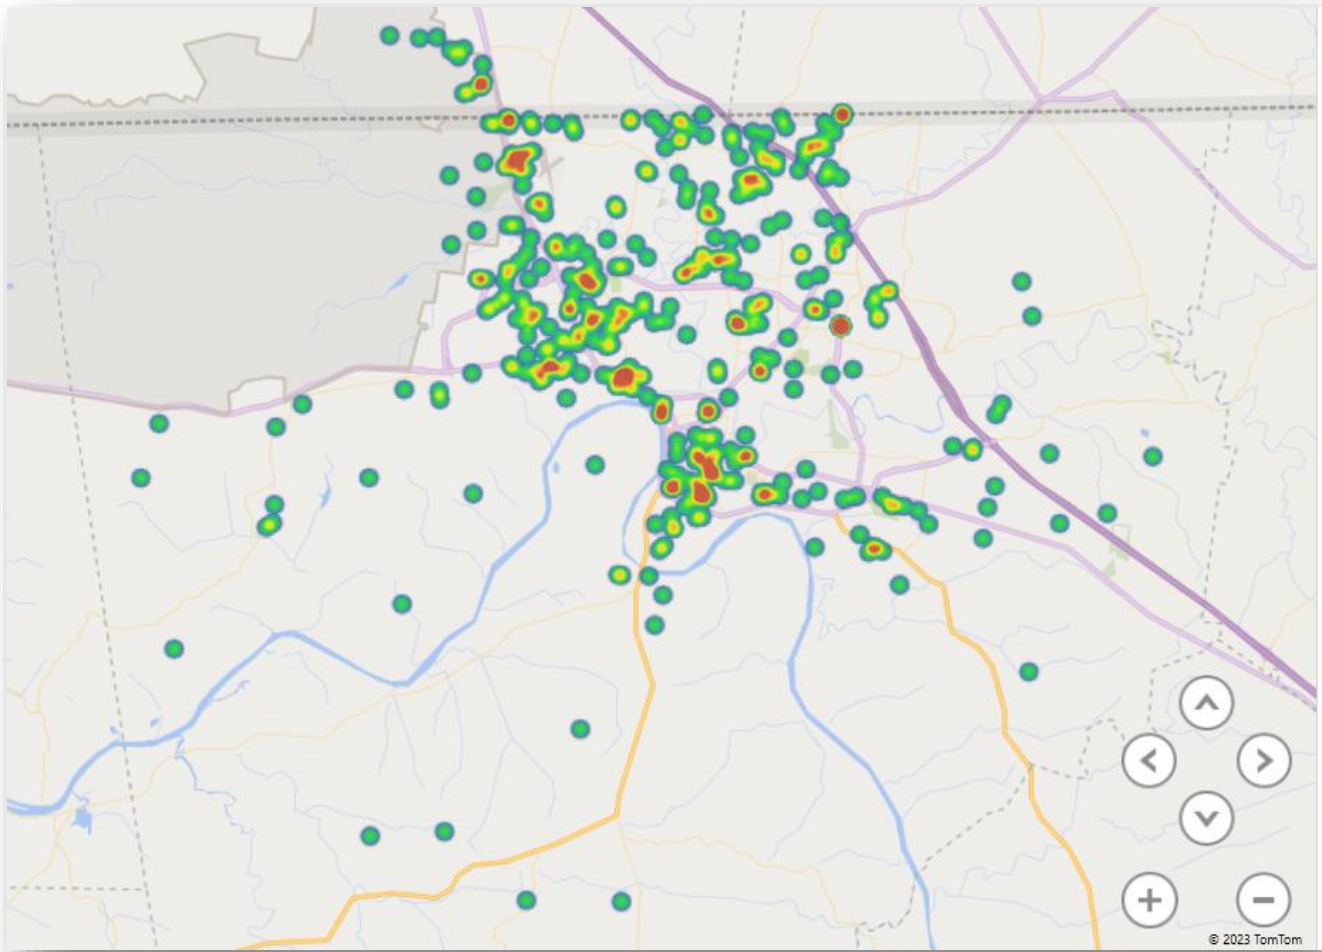

February 2023 Shelter Report

Activity by Time of Day

Service Calls by Time of Day	609
6am to 8am	1
8am to 10am	60
10am to 12pm	162
12pm to 2pm	166
2pm to 4pm	128
4pm to 6pm	60
6pm to 8pm	17
8pm to 10pm	12
10pm to 12am	2
12am to 2am	1
2am to 4am	0
4am to 6am	0

February 2023 Shelter Report

Activity by Day of Week

Service Calls by Day	609
Monday	98
Tuesday	90
Wednesday	98
Thursday	107
Friday	108
Saturday	74
Sunday	34

February 2023 Shelter Report

Activity Heat Map