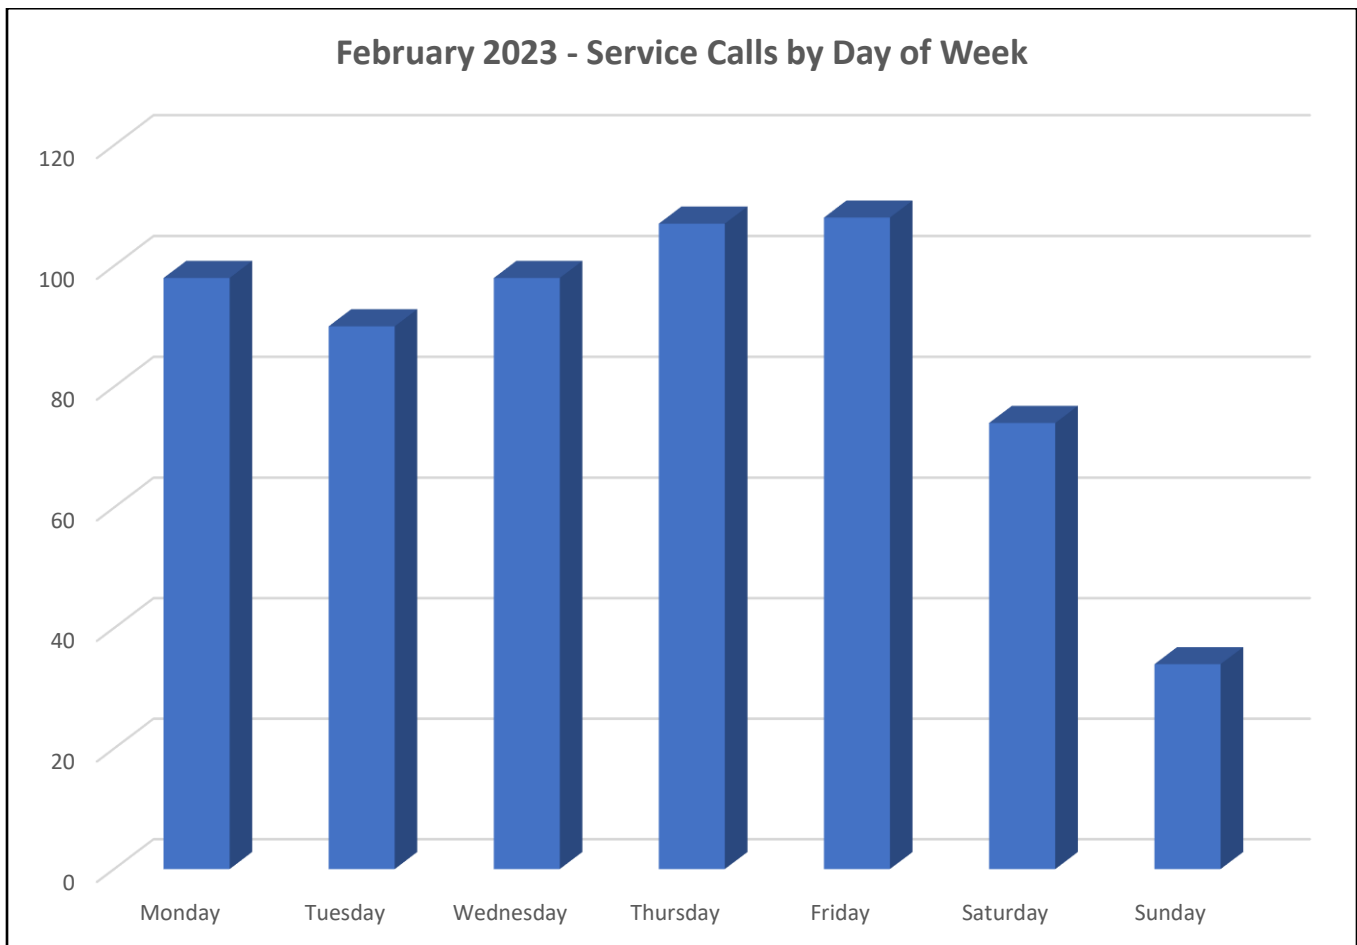

February 2023 Shelter Report

Activity by Time of Day

Service Calls by Time of Day	609
6am to 8am	1
8am to 10am	60
10am to 12pm	162
12pm to 2pm	166
2pm to 4pm	128
4pm to 6pm	60
6pm to 8pm	17
8pm to 10pm	12
10pm to 12am	2
12am to 2am	1
2am to 4am	0
4am to 6am	0

February 2023 Shelter Report

Activity by Day of Week

Service Calls by Day	609
Monday	98
Tuesday	90
Wednesday	98
Thursday	107
Friday	108
Saturday	74
Sunday	34

February 2023 Shelter Report

Activity Heat Map