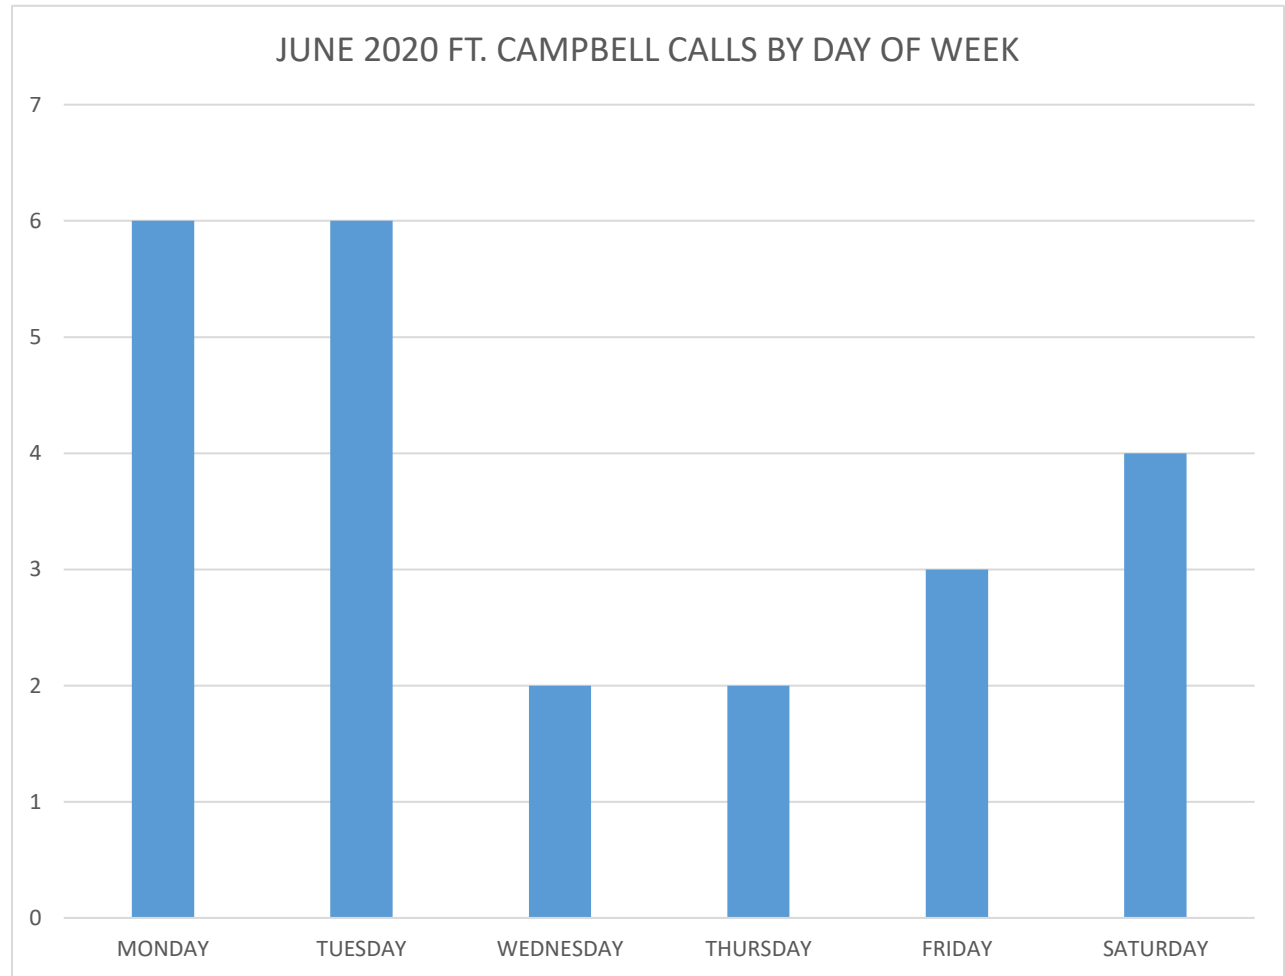

JUNE 2020 MCACC / FORT CAMPBELL

SHELTER NOTES

Calls by Day of Week.....	24
Monday.....	6
Tuesday.....	6
Wednesday.....	2
Thursday.....	2
Friday.....	3
Saturday.....	4
Sunday.....	0

JUNE 2020 MCACC / FORT CAMPBELL