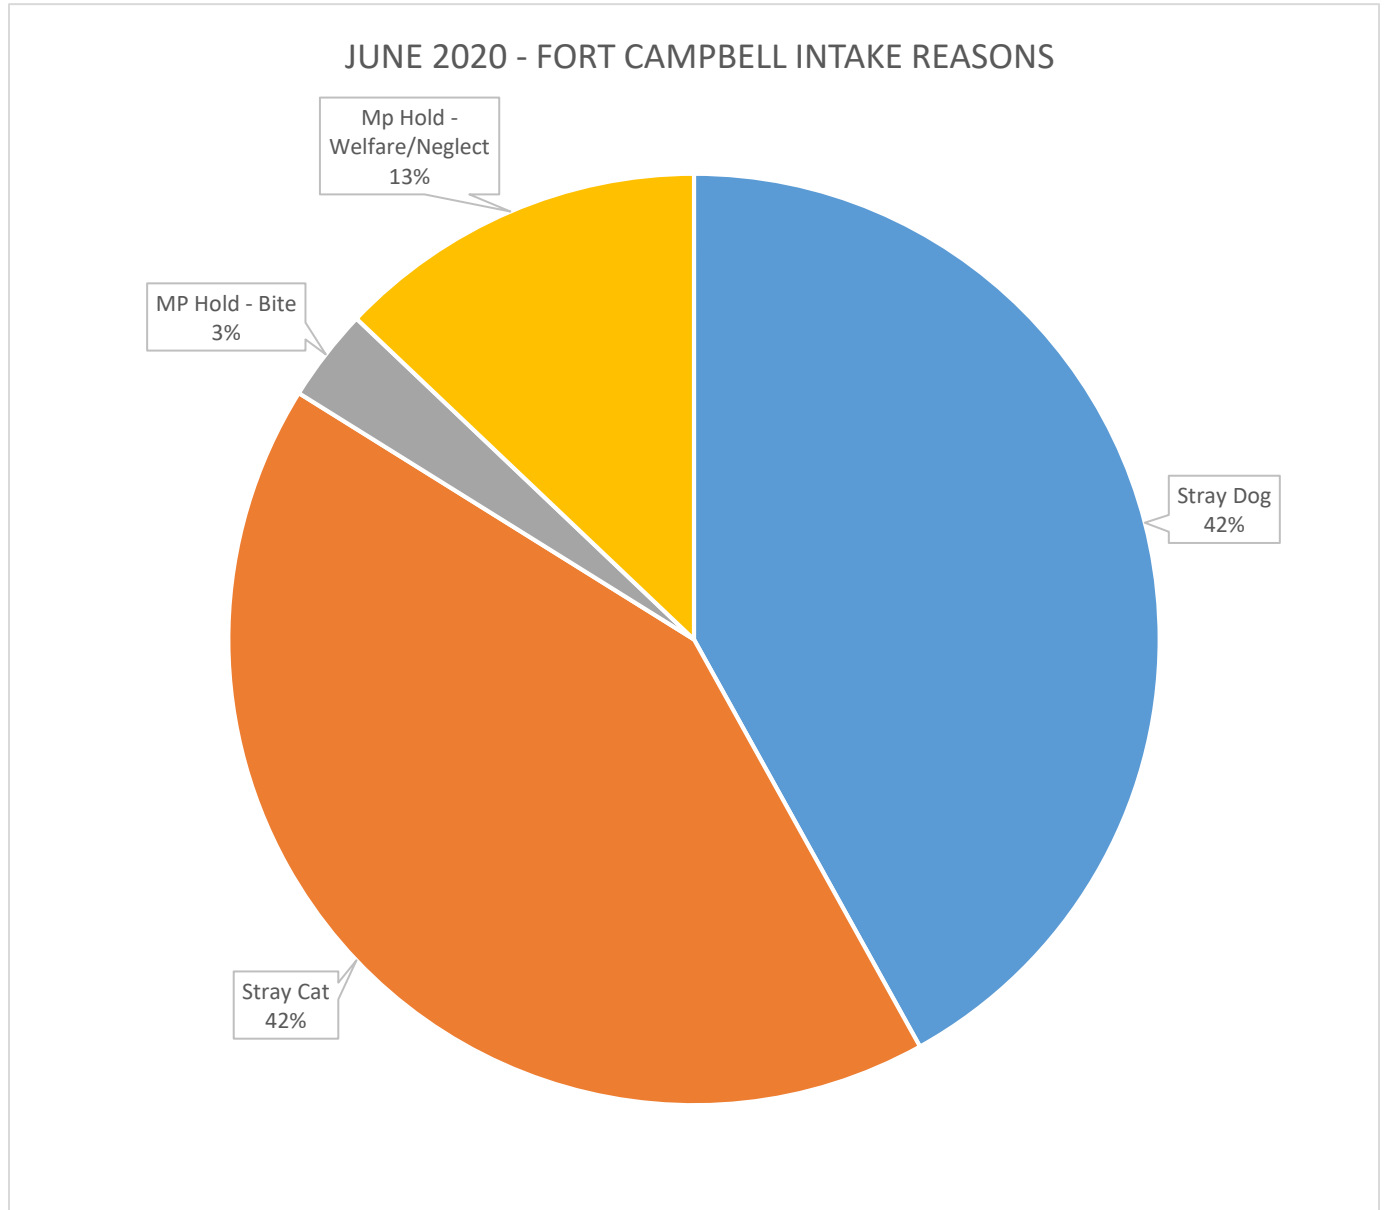

JUNE 2020 MCACC / FORT CAMPBELL

Officer Field Activity and Intake / Adoption Statistics

Activity Calls	24
Intake	31
Dogs	16
Cats	15
Return To Owner	6
Dogs RTO in Field	2
Dogs RTO Over the Counter	4
Puppies	0
Cats	0
Rescue/Transferred	12
Live Releases	18
Adoption	0
Dog	0
Puppies	0
Cat	0
Kittens	0
Other	0
Spays/Neuters	0
Spay/Neuter Dog Adoption	0
Spay/Neuter Cat Adoption	0
Euthanasia	0
Dog	0
Cat	0
Visitors	12

JUNE 2020 MCACC / FORT CAMPBELL

SHELTER STATS (ENTRY REASON)

Entry Reason.....	31
Owner Surrender.....	0
Died.....	0
Abandoned.....	0
Stray Dog.....	13
Stray Cat.....	13
Adoption Return.....	0
MP Hold.....	7
Other.....	0