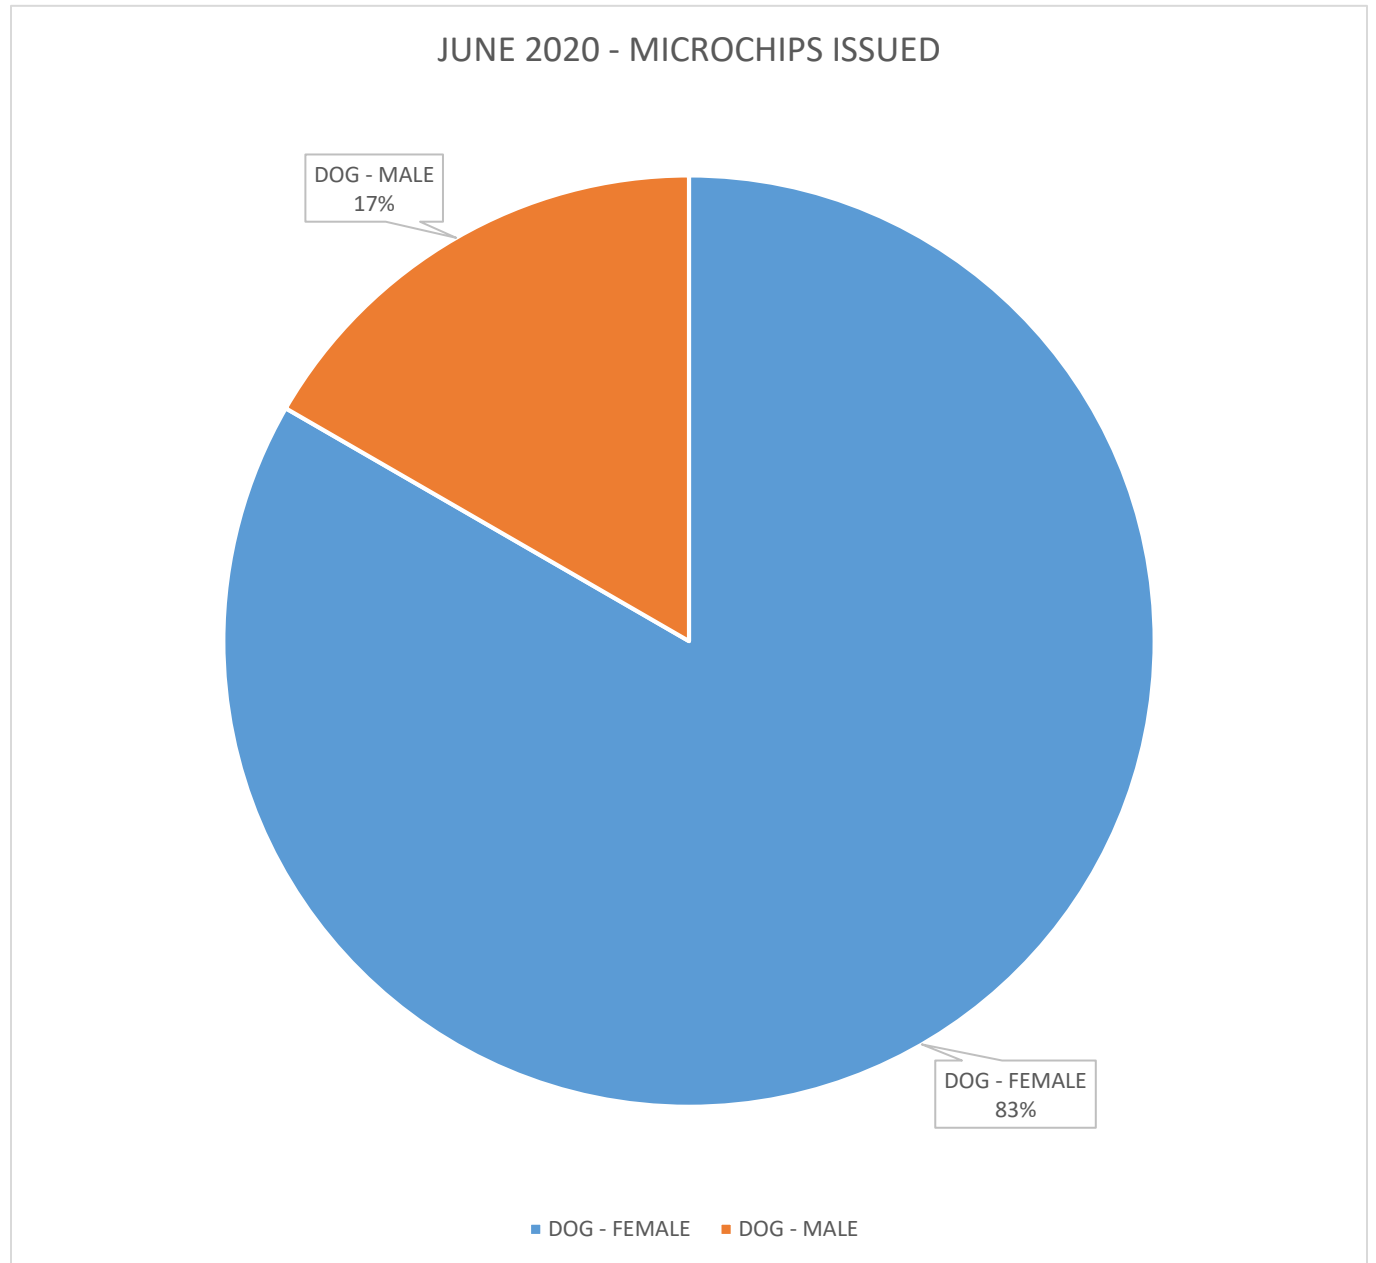

JUNE 2020 MCACC / FORT CAMPBELL

SHELTER NOTES

Microchips Issued.....	6
Dog - Male.....	5
Dog - Female.....	1
Cat - Male.....	0
Cat - Female.....	0
Reclaim.....	5
Adoption.....	1
Foster.....	0