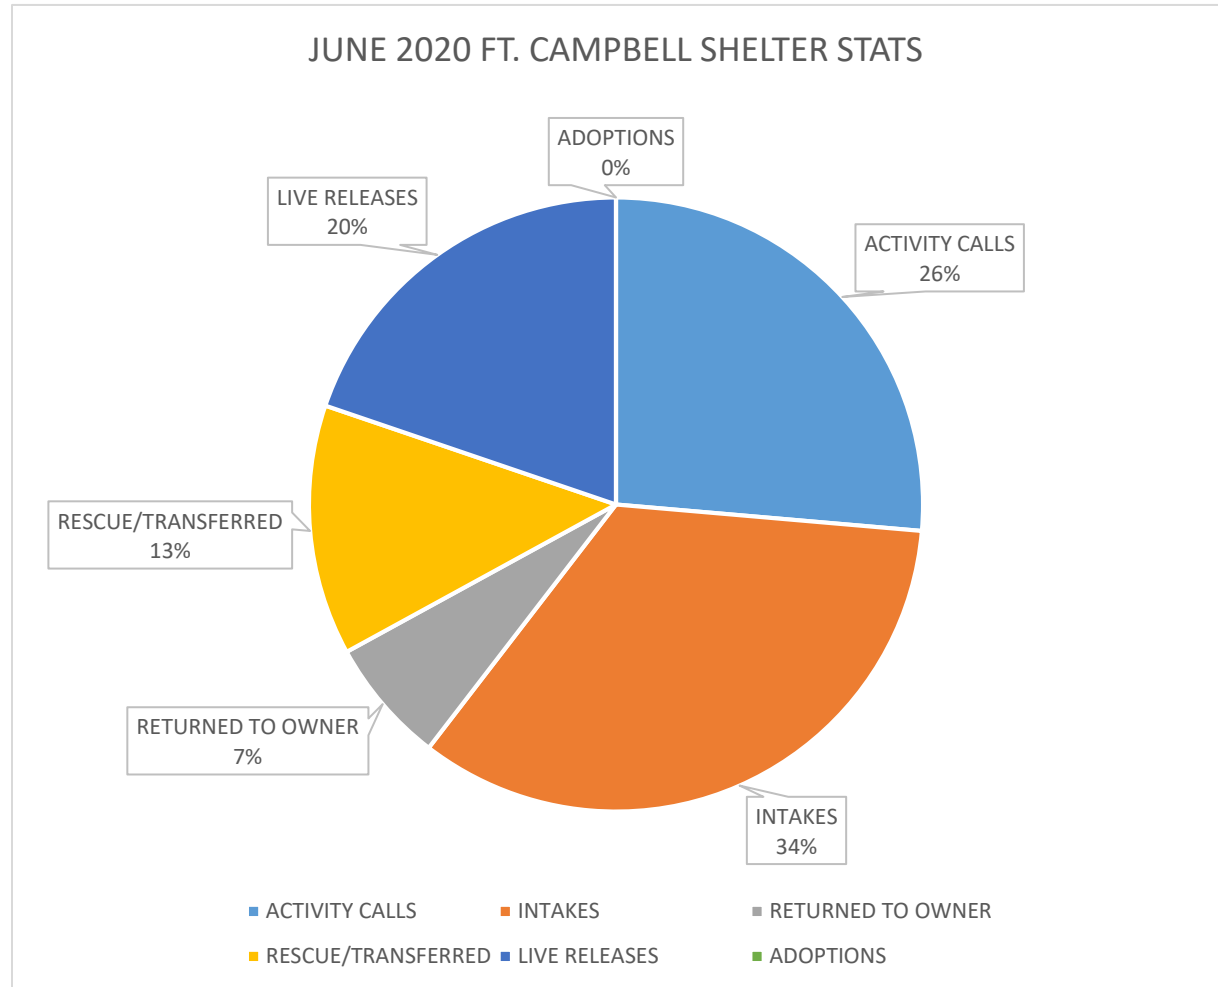

JUNE 2020 MCACC / FORT CAMPBELL

Officer Field Activity and Intake / Adoption Statistics

Activity Calls	24
Intake	31
Dogs	16
Cats	15
Return To Owner	6
Dogs RTO in Field	2
Dogs RTO Over the Counter	4
Puppies	0
Cats	0
Rescue/Transferred	12
Live Releases	18
Adoption	0
Dog	0
Puppies	0
Cat	0
Kittens	0
Other	0
Spays/Neuters	0
Spay/Neuter Dog Adoption	0
Spay/Neuter Cat Adoption	0
Euthanasia	0
Dog	0
Cat	0
Visitors	12

JUNE 2020 MCACC / FORT CAMPBELL

SHELTER STATS (ENTRY REASON)

Entry Reason.....	31
Owner Surrender.....	0
Died.....	0
Abandoned.....	0
Stray Dog.....	13
Stray Cat.....	13
Adoption Return.....	0
MP Hold.....	7
Other.....	0