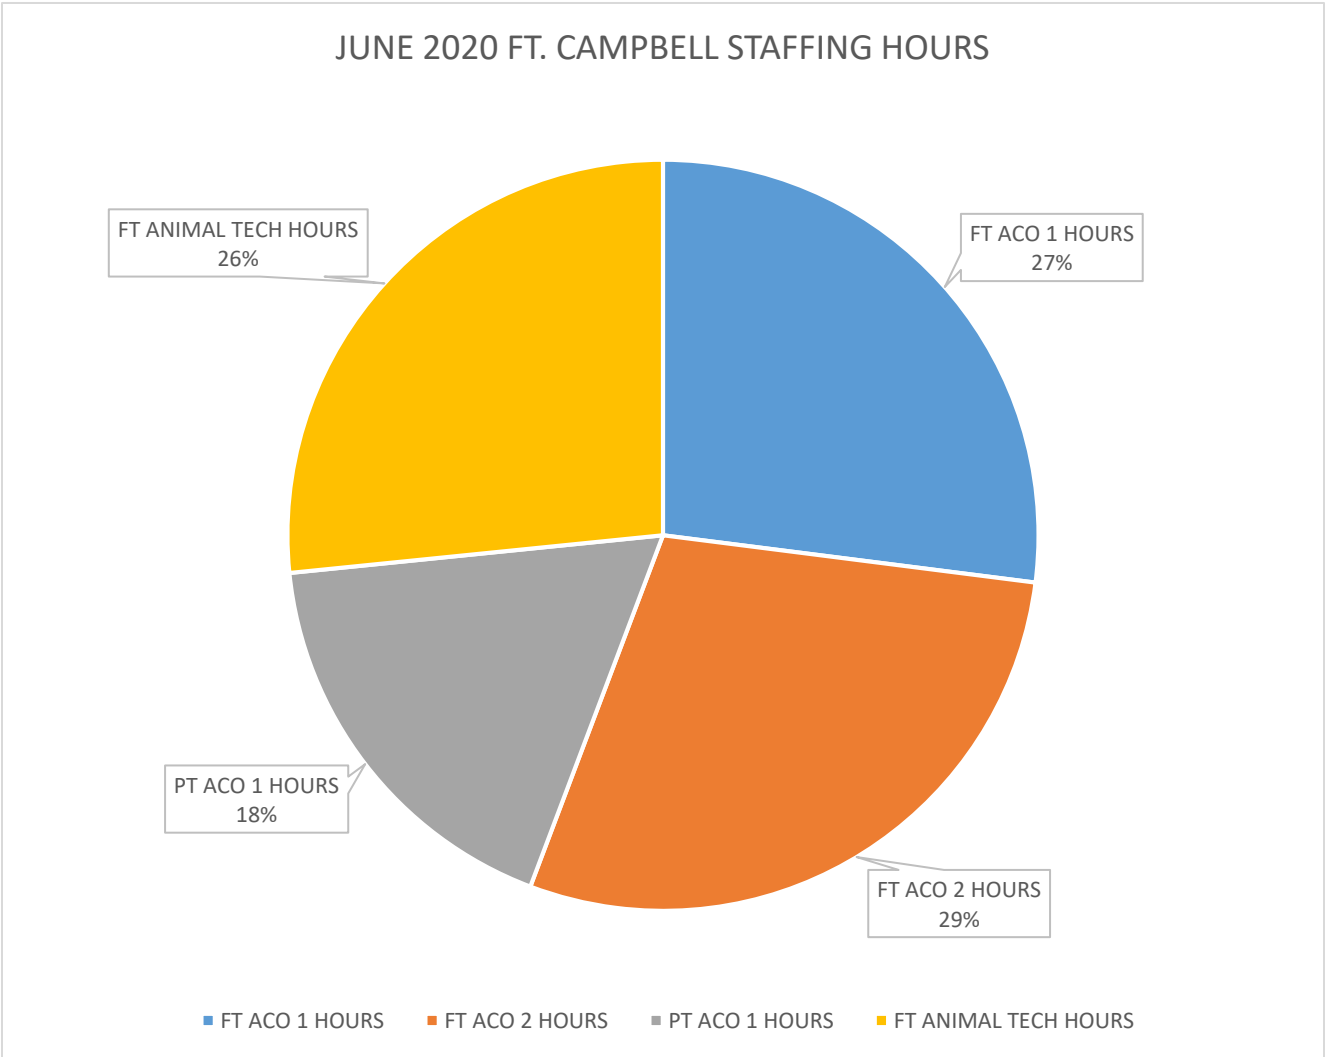

MAY 2020 MCACC / FORT CAMPBELL

STAFFING HOURS

Total Staff Hours May   **619**
Full-Time ACO-1 Hours.....   **164.5**
Full-Time ACO-2 Hours.....   **175**
Part-Time ACO-1 Hours.....   **117.5**
Full-Time Animal Care Tech...   **162**