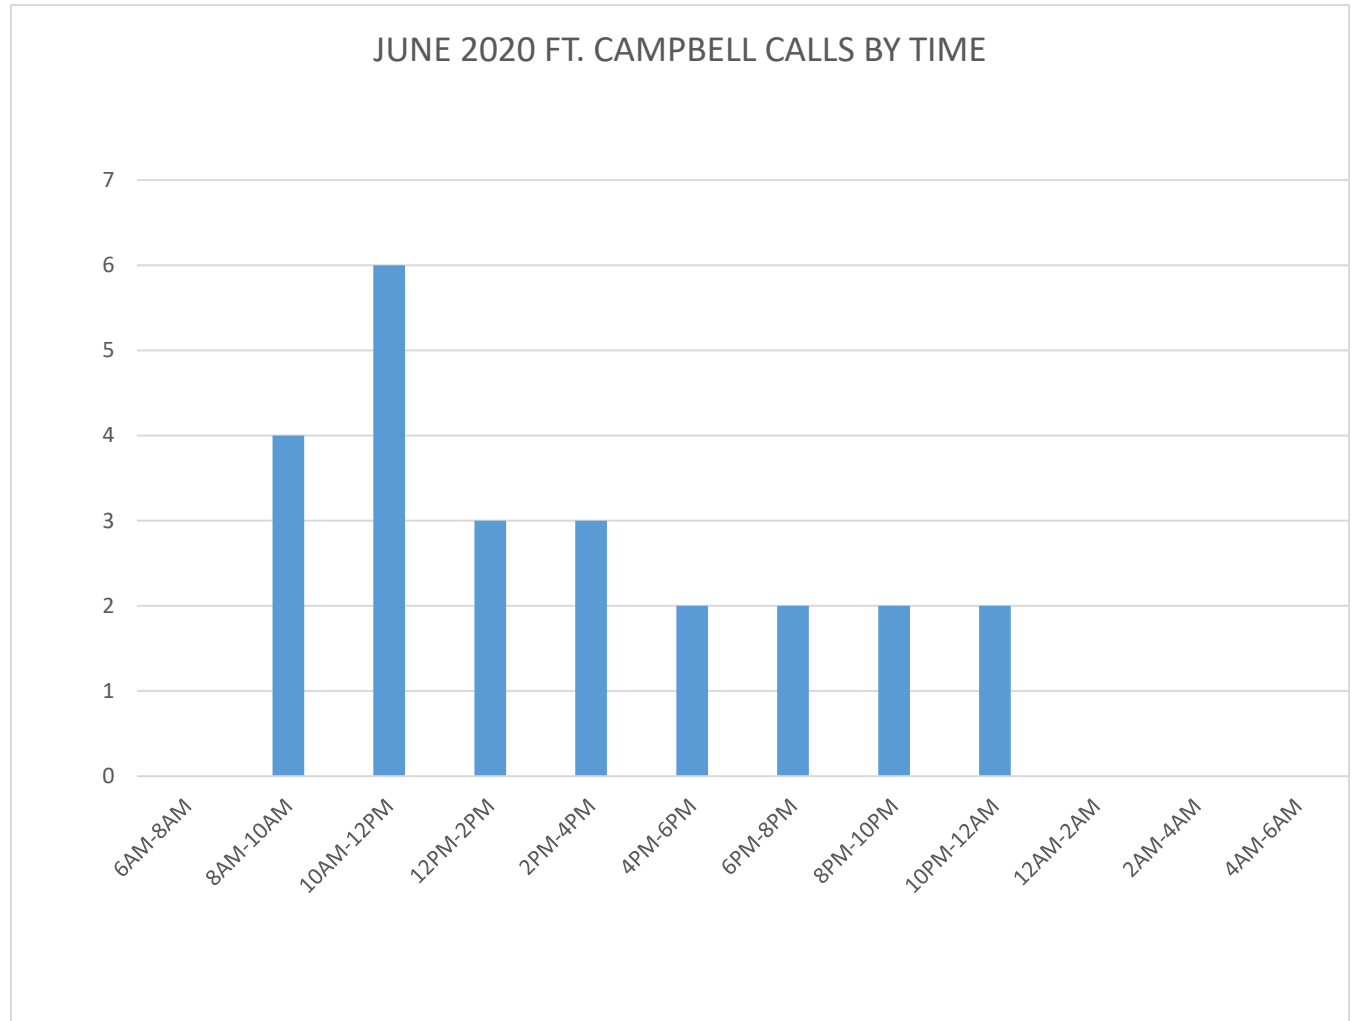

JUNE 2020 MCACC / FORT CAMPBELL

SHELTER NOTES

Calls by Day of Week.....	24
Monday.....	6
Tuesday.....	6
Wednesday.....	2
Thursday.....	2
Friday.....	3
Saturday.....	4
Sunday.....	0

JUNE 2020 MCACC / FORT CAMPBELL

SHELTER NOTES

Calls by Time of Day..... 24

6AM TO 8AM.....	0
8AM TO 10AM.....	4
10AM TO 12PM.....	6
12PM TO 2PM.....	3
2PM TO 4PM.....	3
4PM TO 6PM.....	2
6PM TO 8PM.....	2
8PM TO 10PM.....	2
10PM TO 12AM.....	2
12AM TO 2AM.....	0
2AM TO 4AM.....	0
4AM TO 6AM.....	0