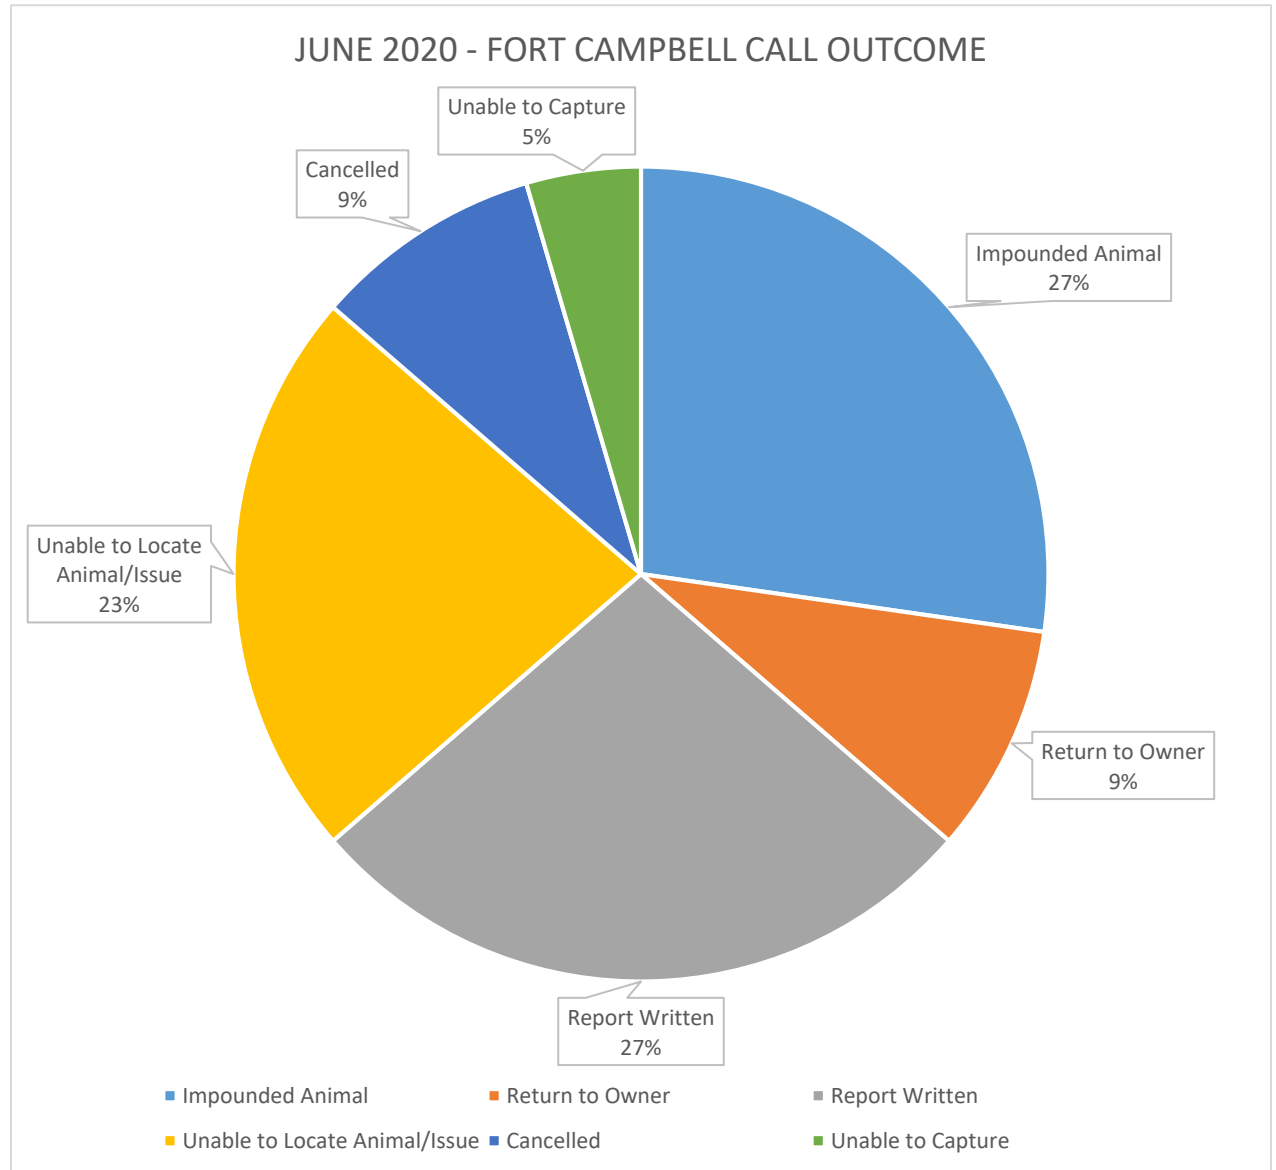

JUNE 2020 MCACC / FORT CAMPBELL

SHELTER NOTES

Officer Field Activity.....	22
No One Home Notice.....	0
Verbal Warning.....	0
Written Warning.....	0
Animal Impounded.....	6
Returned to Owner.....	2
Report Written.....	6
No Issues Found.....	0
Unable to Locate Animal/Issue..	5
Follow Up.....	0
Cruelty Investigation.....	0
Dangerous Dog Investigation.....	0
Set Trap.....	0
Cancelled.....	2
Unable to Capture.....	1
Notice to Comply.....	0