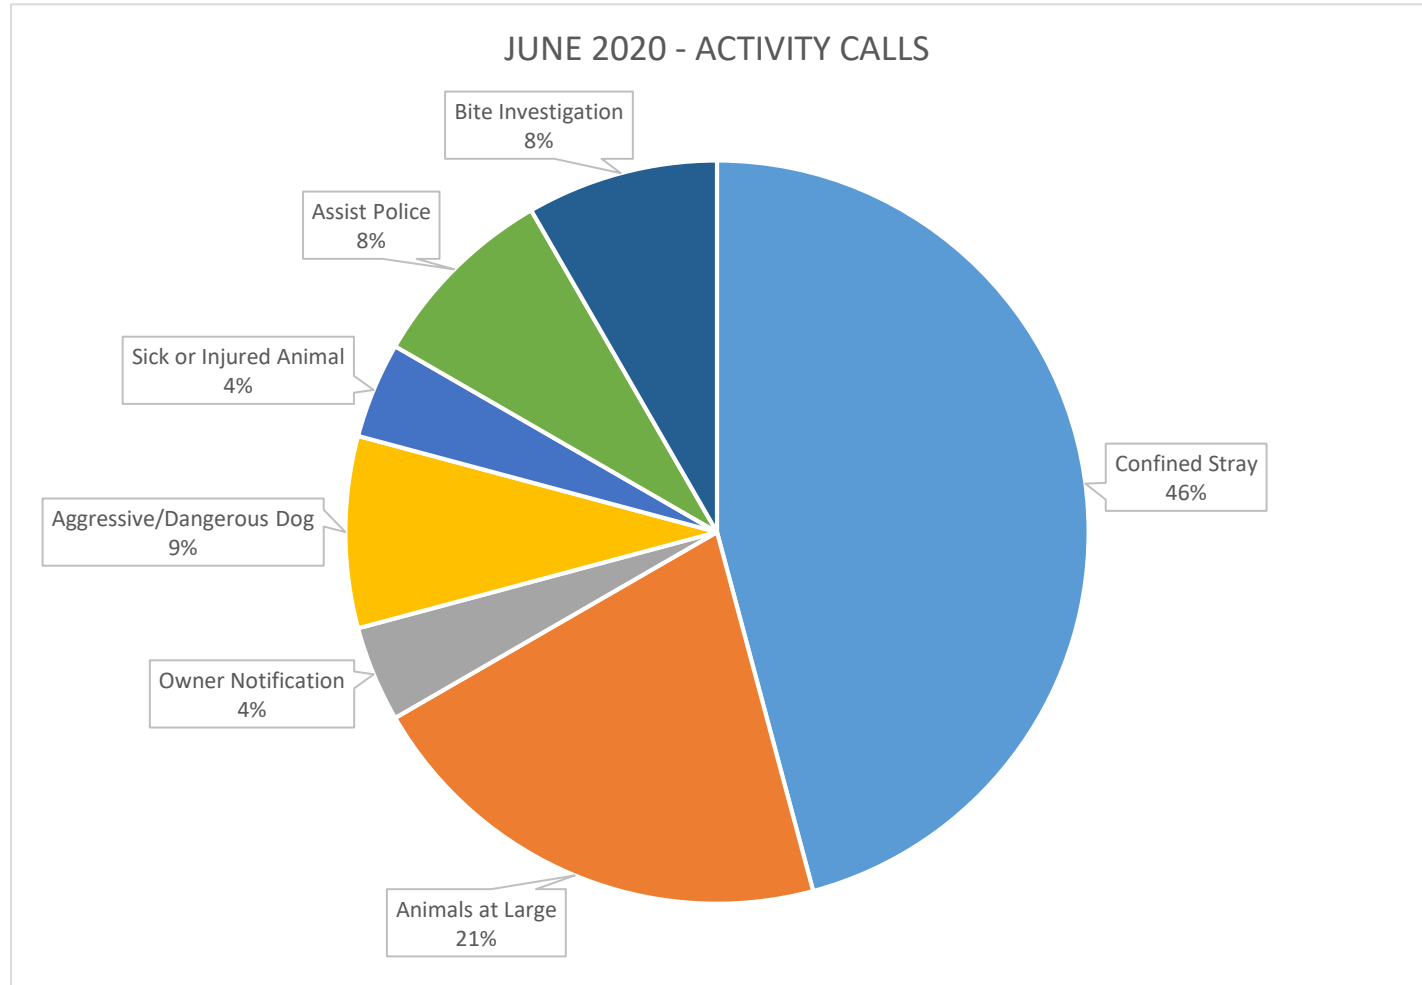

JUNE 2020 MCACC / FORT CAMPBELL

SHELTER STATS (ENTRY REASON)

Entry Reason.....	31
Owner Surrender.....	0
Died.....	0
Abandoned.....	0
Stray Dog.....	13
Stray Cat.....	13
Adoption Return.....	0
MP Hold.....	7
Other.....	0

JUNE 2020 MCACC / FORT CAMPBELL
SHELTER ADOPTIONS BY SPECIES

Adoptions..... 0
Cat..... 0
Chicken..... 0
Dog..... 0
Kittens..... 0

NO INFORMATION TO DISPLAY
LEFT BLANK INTENTIONALLY

JUNE 2020 MCACC / FORT CAMPBELL

OFFICER ACTIVITY STATISTICS

Activity Calls.....	24
Aggressive/Dangerous Dog....	2
Aggressive Dog to Dog.....	0
Animal Home Check.....	0
Animal Left in Vehicle.....	0
Animals at Large.....	5
Bite Investigation.....	2
Confined Stray.....	11
Deceased Animal Pick Up....	0
Assist Police.....	2
Possible Abandonment.....	0
Possible Rabid Animal.....	0
Sick or Injured Animal.....	1
Welfare/Neglect.....	0
Dog in School.....	0
Owner Notification.....	1

JUNE 2020 MCACC / FORT CAMPBELL

SHELTER NOTES

Officer Field Activity.....	22
No One Home Notice.....	0
Verbal Warning.....	0
Written Warning.....	0
Animal Impounded.....	6
Returned to Owner.....	2
Report Written.....	6
No Issues Found.....	0
Unable to Locate Animal/Issue..	5
Follow Up.....	0
Cruelty Investigation.....	0
Dangerous Dog Investigation.....	0
Set Trap.....	0
Cancelled.....	2
Unable to Capture.....	1
Notice to Comply.....	0