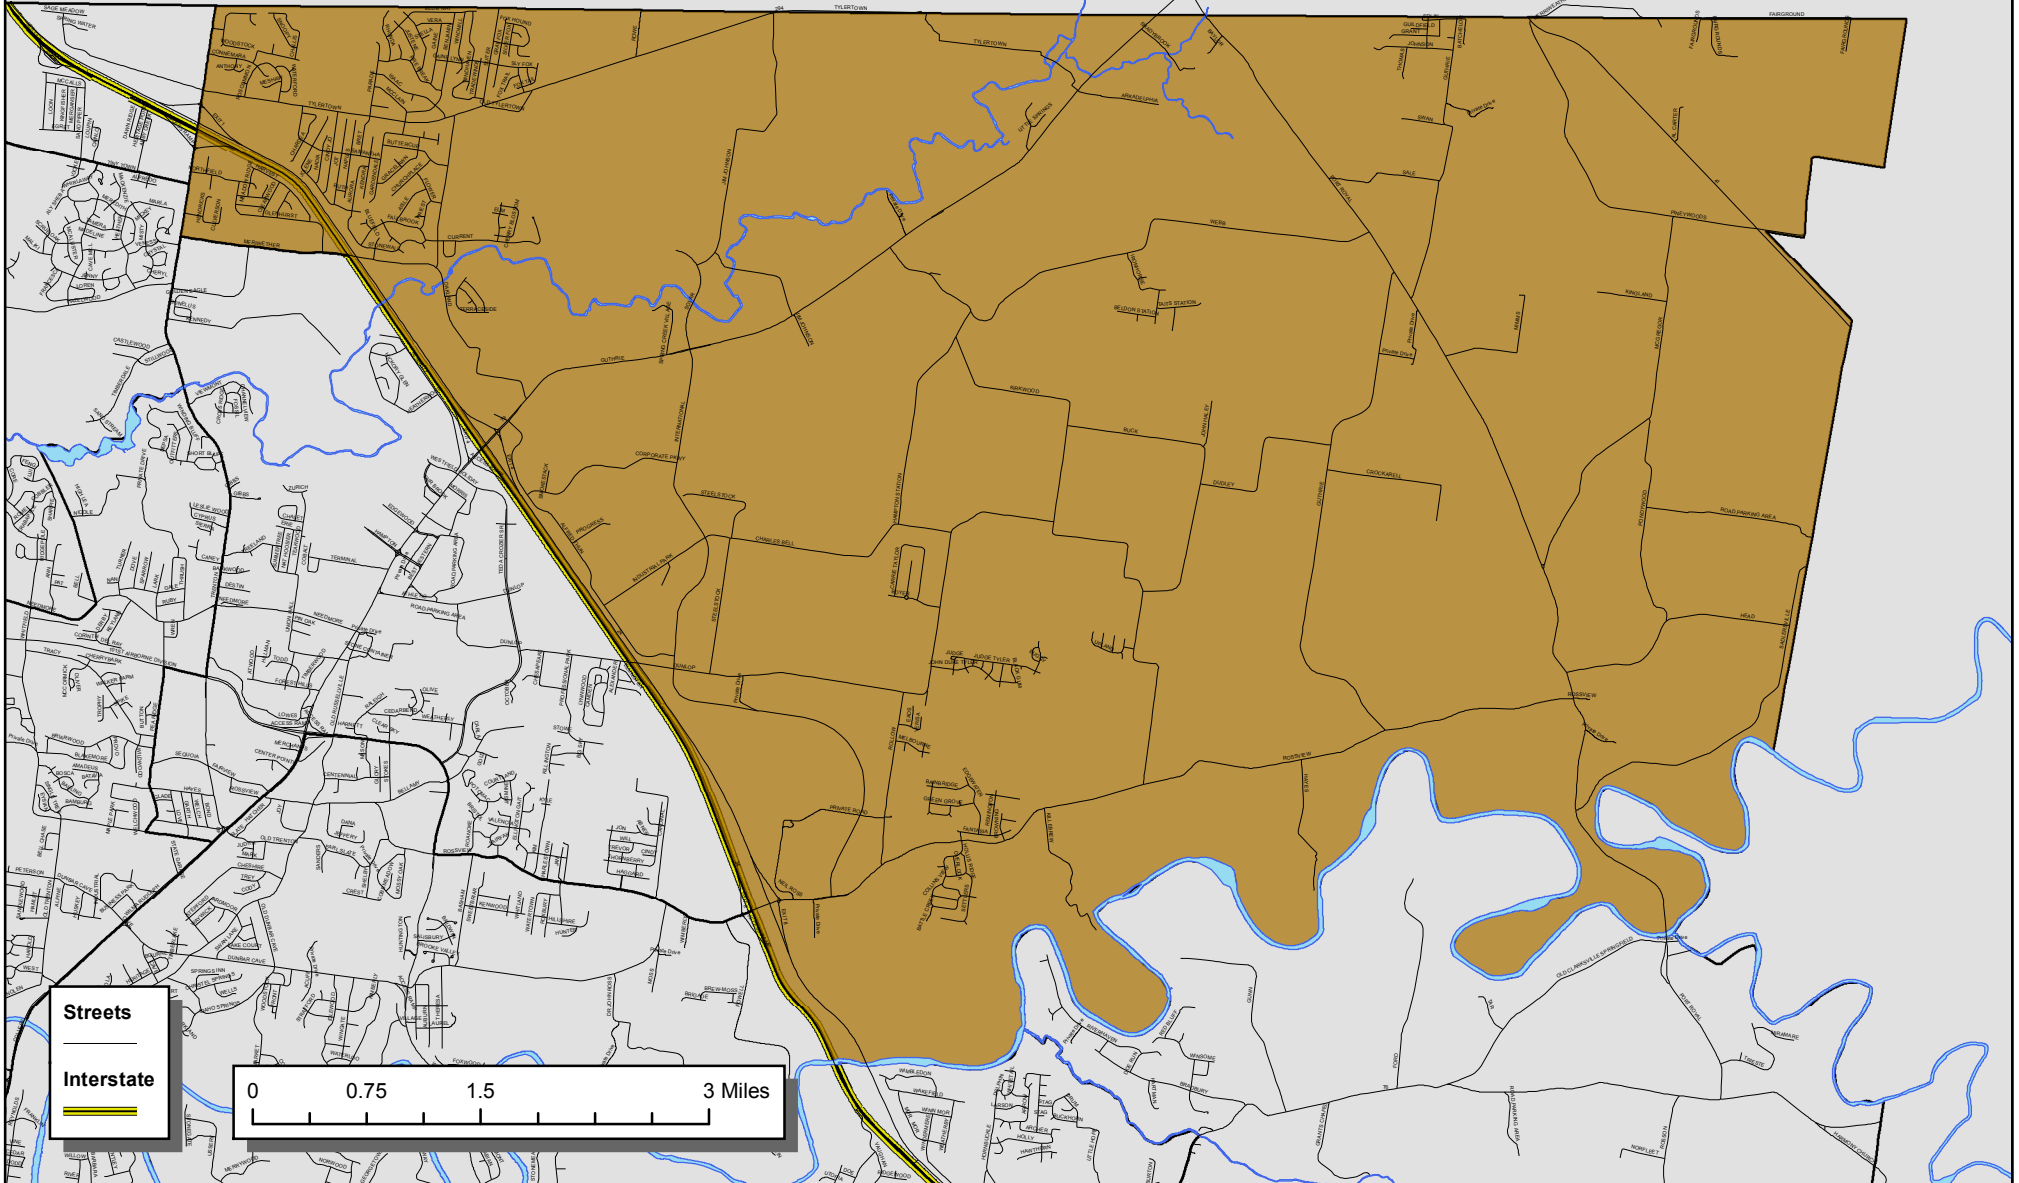

County Commission District 19

Streets

Interstate

0 0.75 1.5 3 Miles